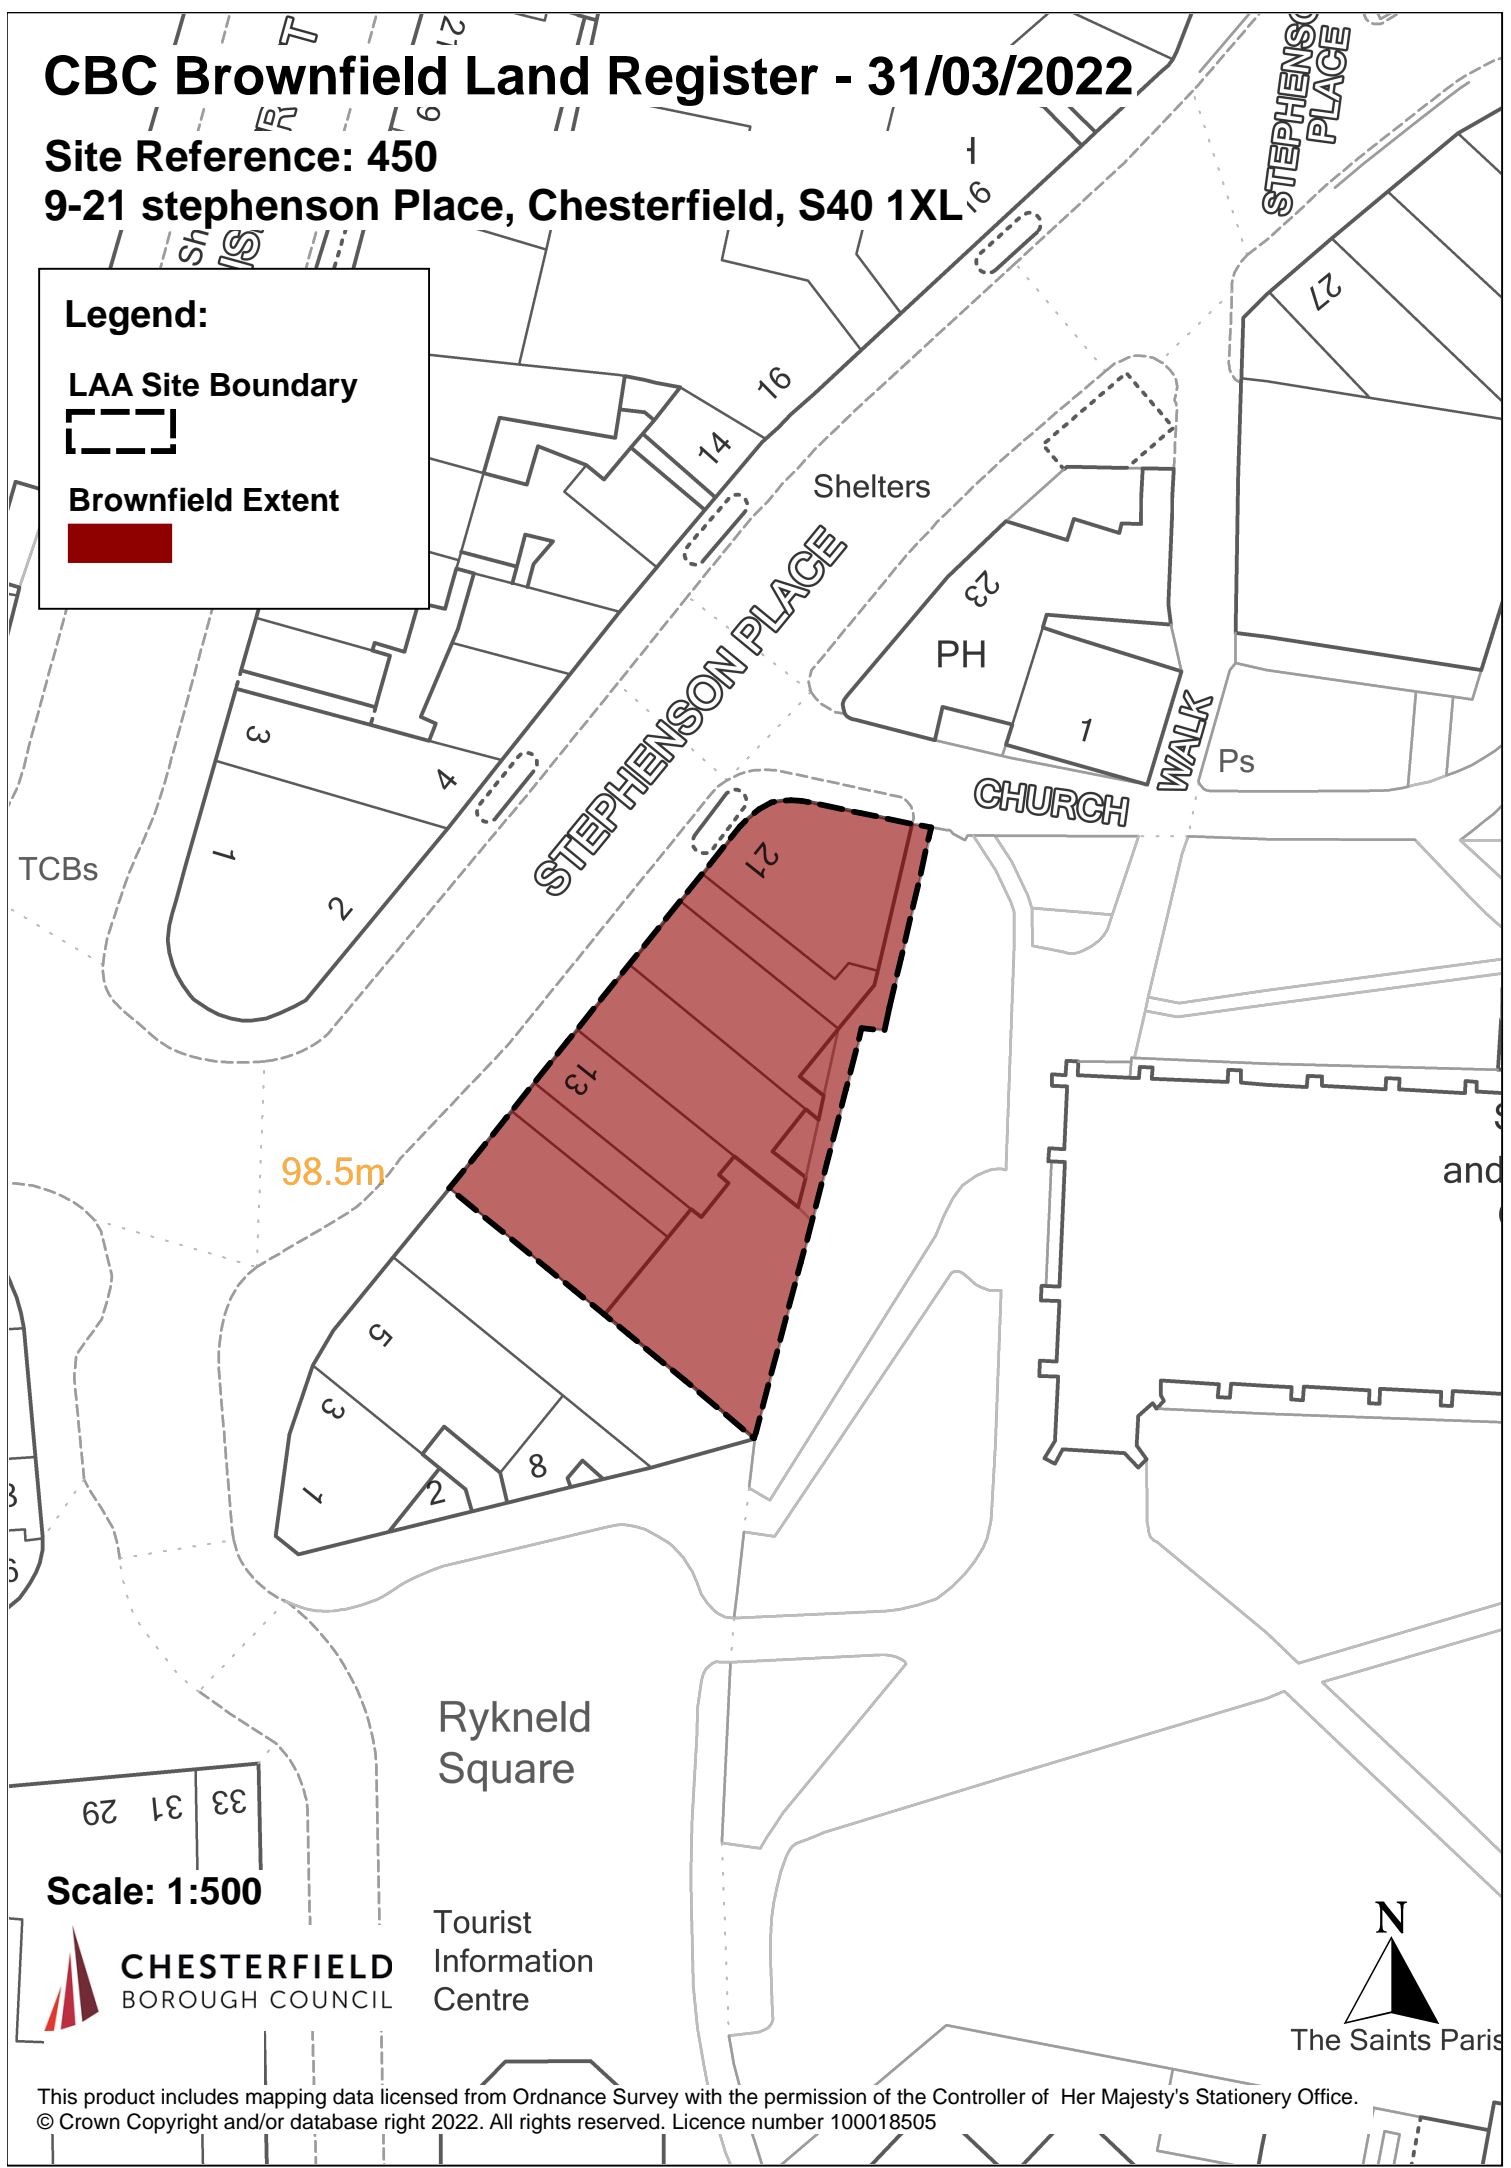

# CBC Brownfield Land Register - 31/03/2022

Site Reference: 450

9-21 Stephenson Place, Chesterfield, S40 1XL

**Legend:**

LAA Site Boundary  

Brownfield Extent  

33 31 29

Scale: 1:500

Rykneld Square

Tourist Information Centre