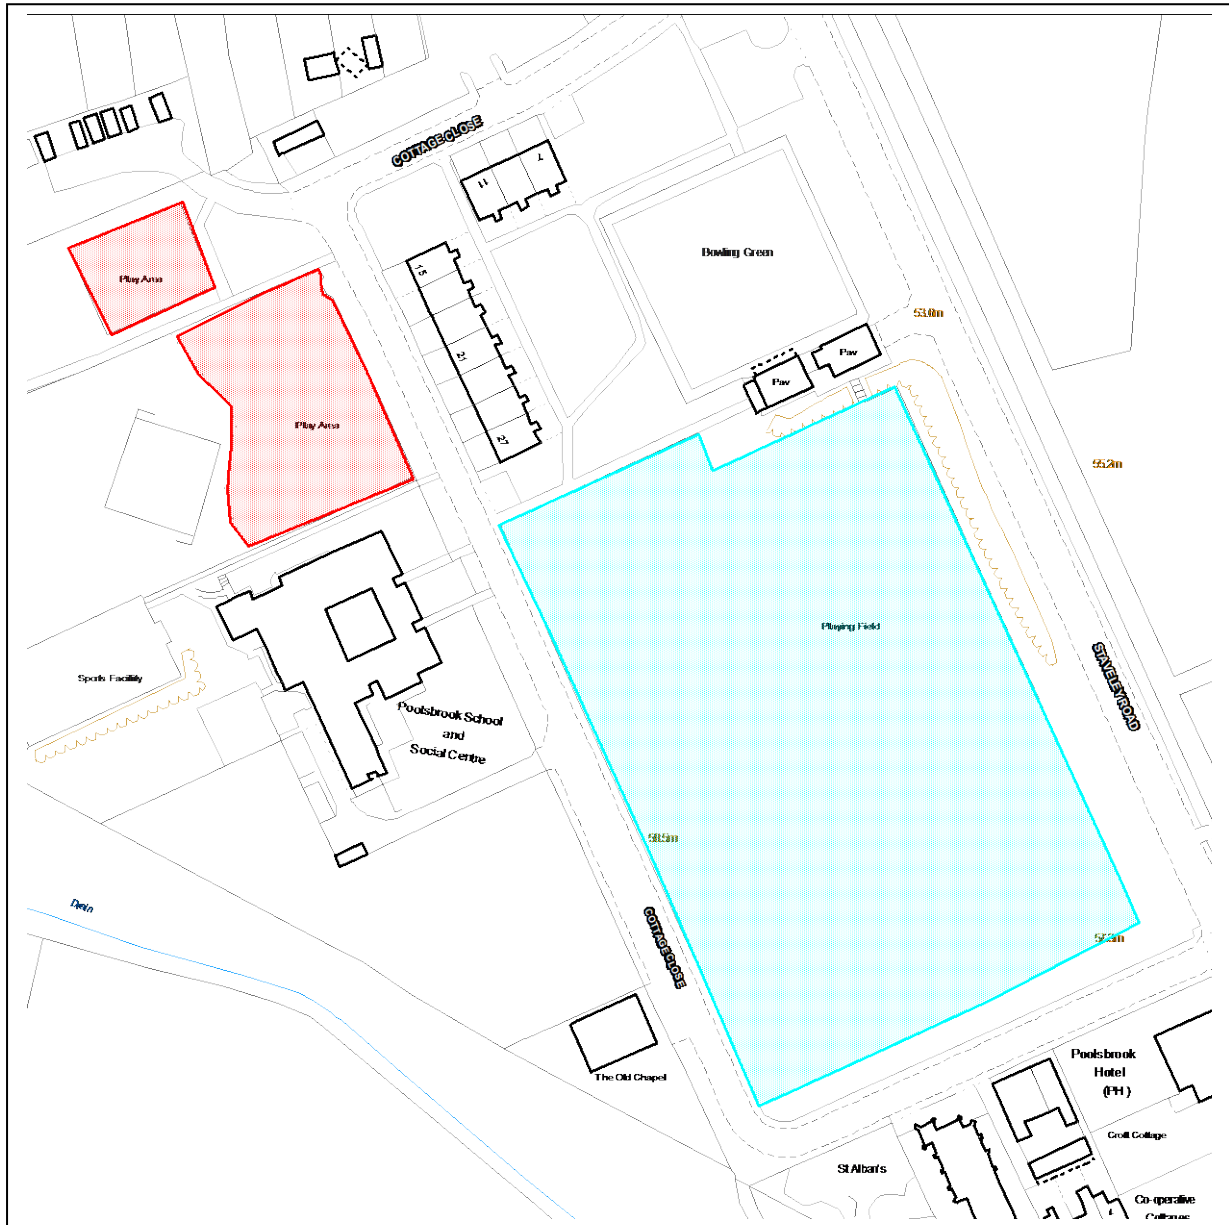

Chesterfield Borough Council Public Spaces Protection Order 2021

Schedule 3 – Map 34 - Poolsbrook Playing Field (play areas and playing field)

Key

Dogs are excluded all year within the highlighted area 

Dogs are excluded during the months of September to May (inclusive) 
(pitch orientation may change)

Reproduced from the Ordnance Survey mapping with the permission of the Controller of Her Majesty's Stationery Office © Crown copyright. Unauthorised reproduction infringes Crown copyright and may lead to prosecution or civil proceedings. Chesterfield Borough Council Licence No. 100018505, 2017.