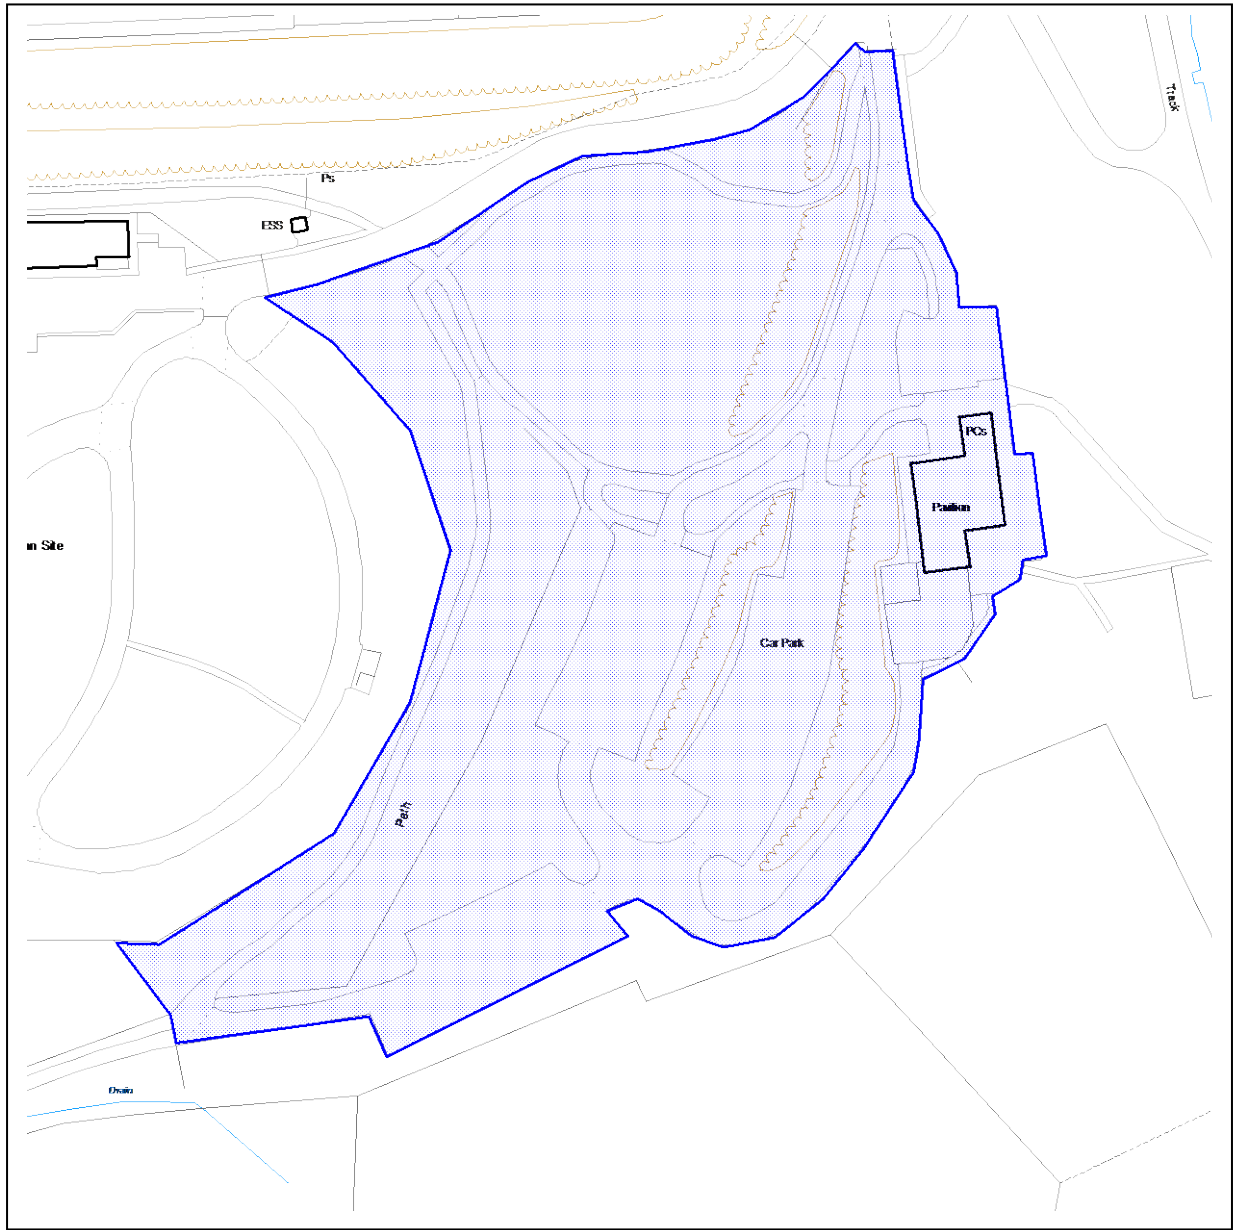

**Chesterfield Borough Council Public Spaces Protection Order 2024**

**Schedule 2 – Map 10 - Poolsbrook Country Park (area around cafe/pavilion and car park)**

**Key**

Dogs must be on leads at all times within the highlighted area

Reproduced from the Ordnance Survey mapping with the permission of the Controller of Her Majesty's Stationery Office © Crown copyright. Unauthorised reproduction infringes Crown copyright and may lead to prosecution or civil proceedings. Chesterfield Borough Council Licence No. AC0000809353, 2024.