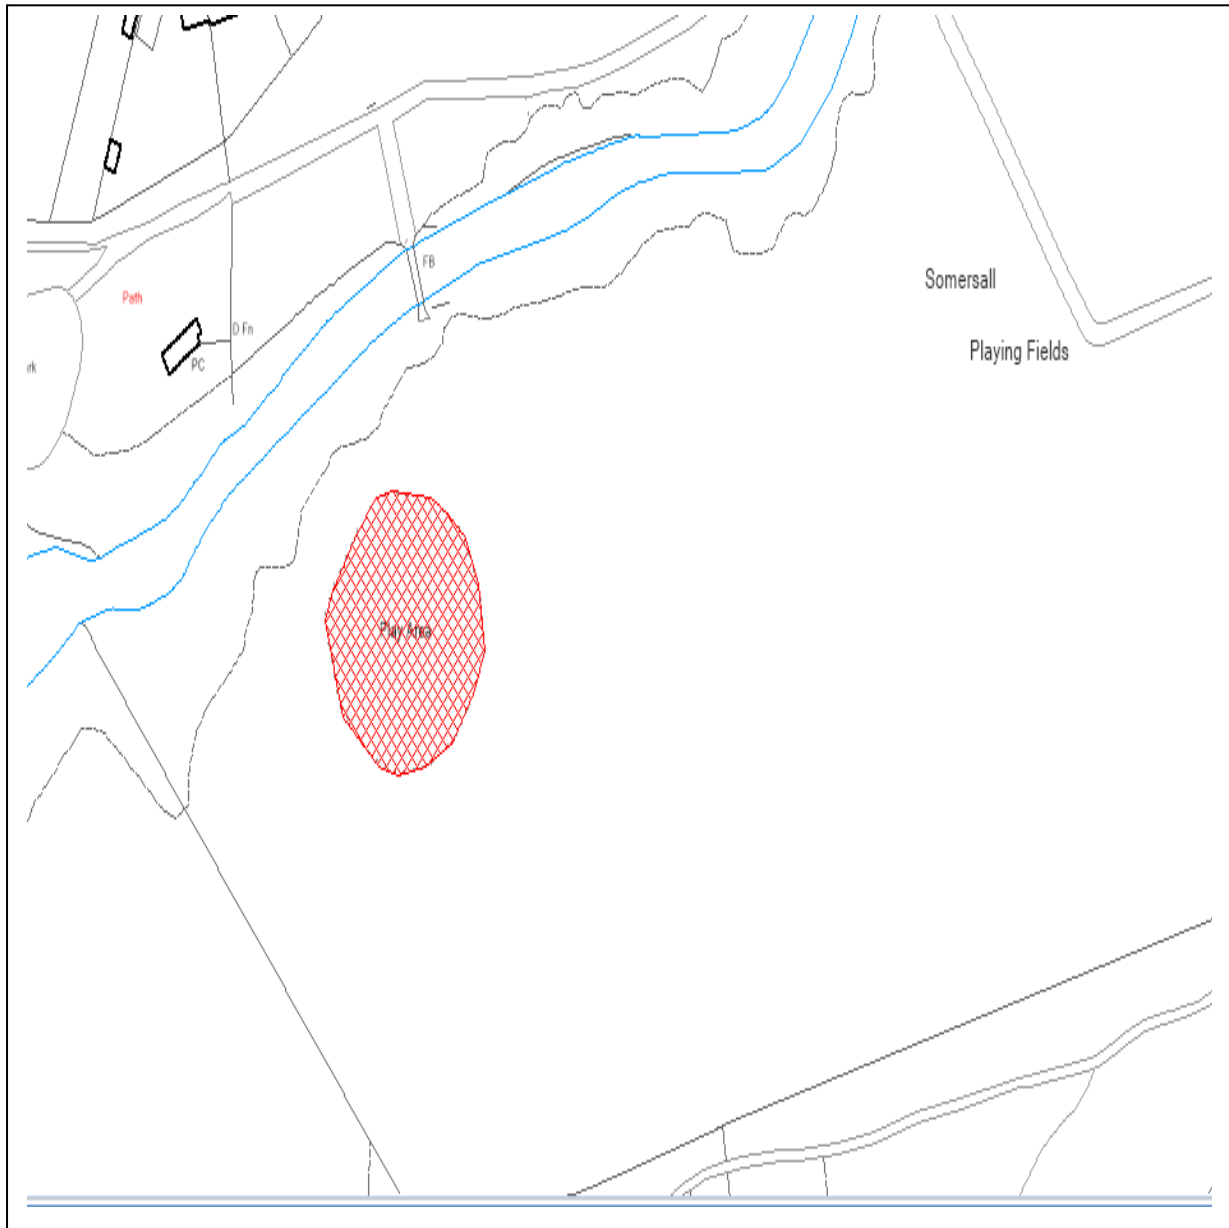

Chesterfield Borough Council Public Spaces Protection Order 2021

Schedule 3 – Map 38 - Somersall Park (play area)

Key

Dogs are excluded all year within the highlighted area 

Reproduced from the Ordnance Survey mapping with the permission of the Controller of Her Majesty's Stationery Office © Crown copyright. Unauthorised reproduction infringes Crown copyright and may lead to prosecution or civil proceedings. Chesterfield Borough Council Licence No. 100018505, 2017.