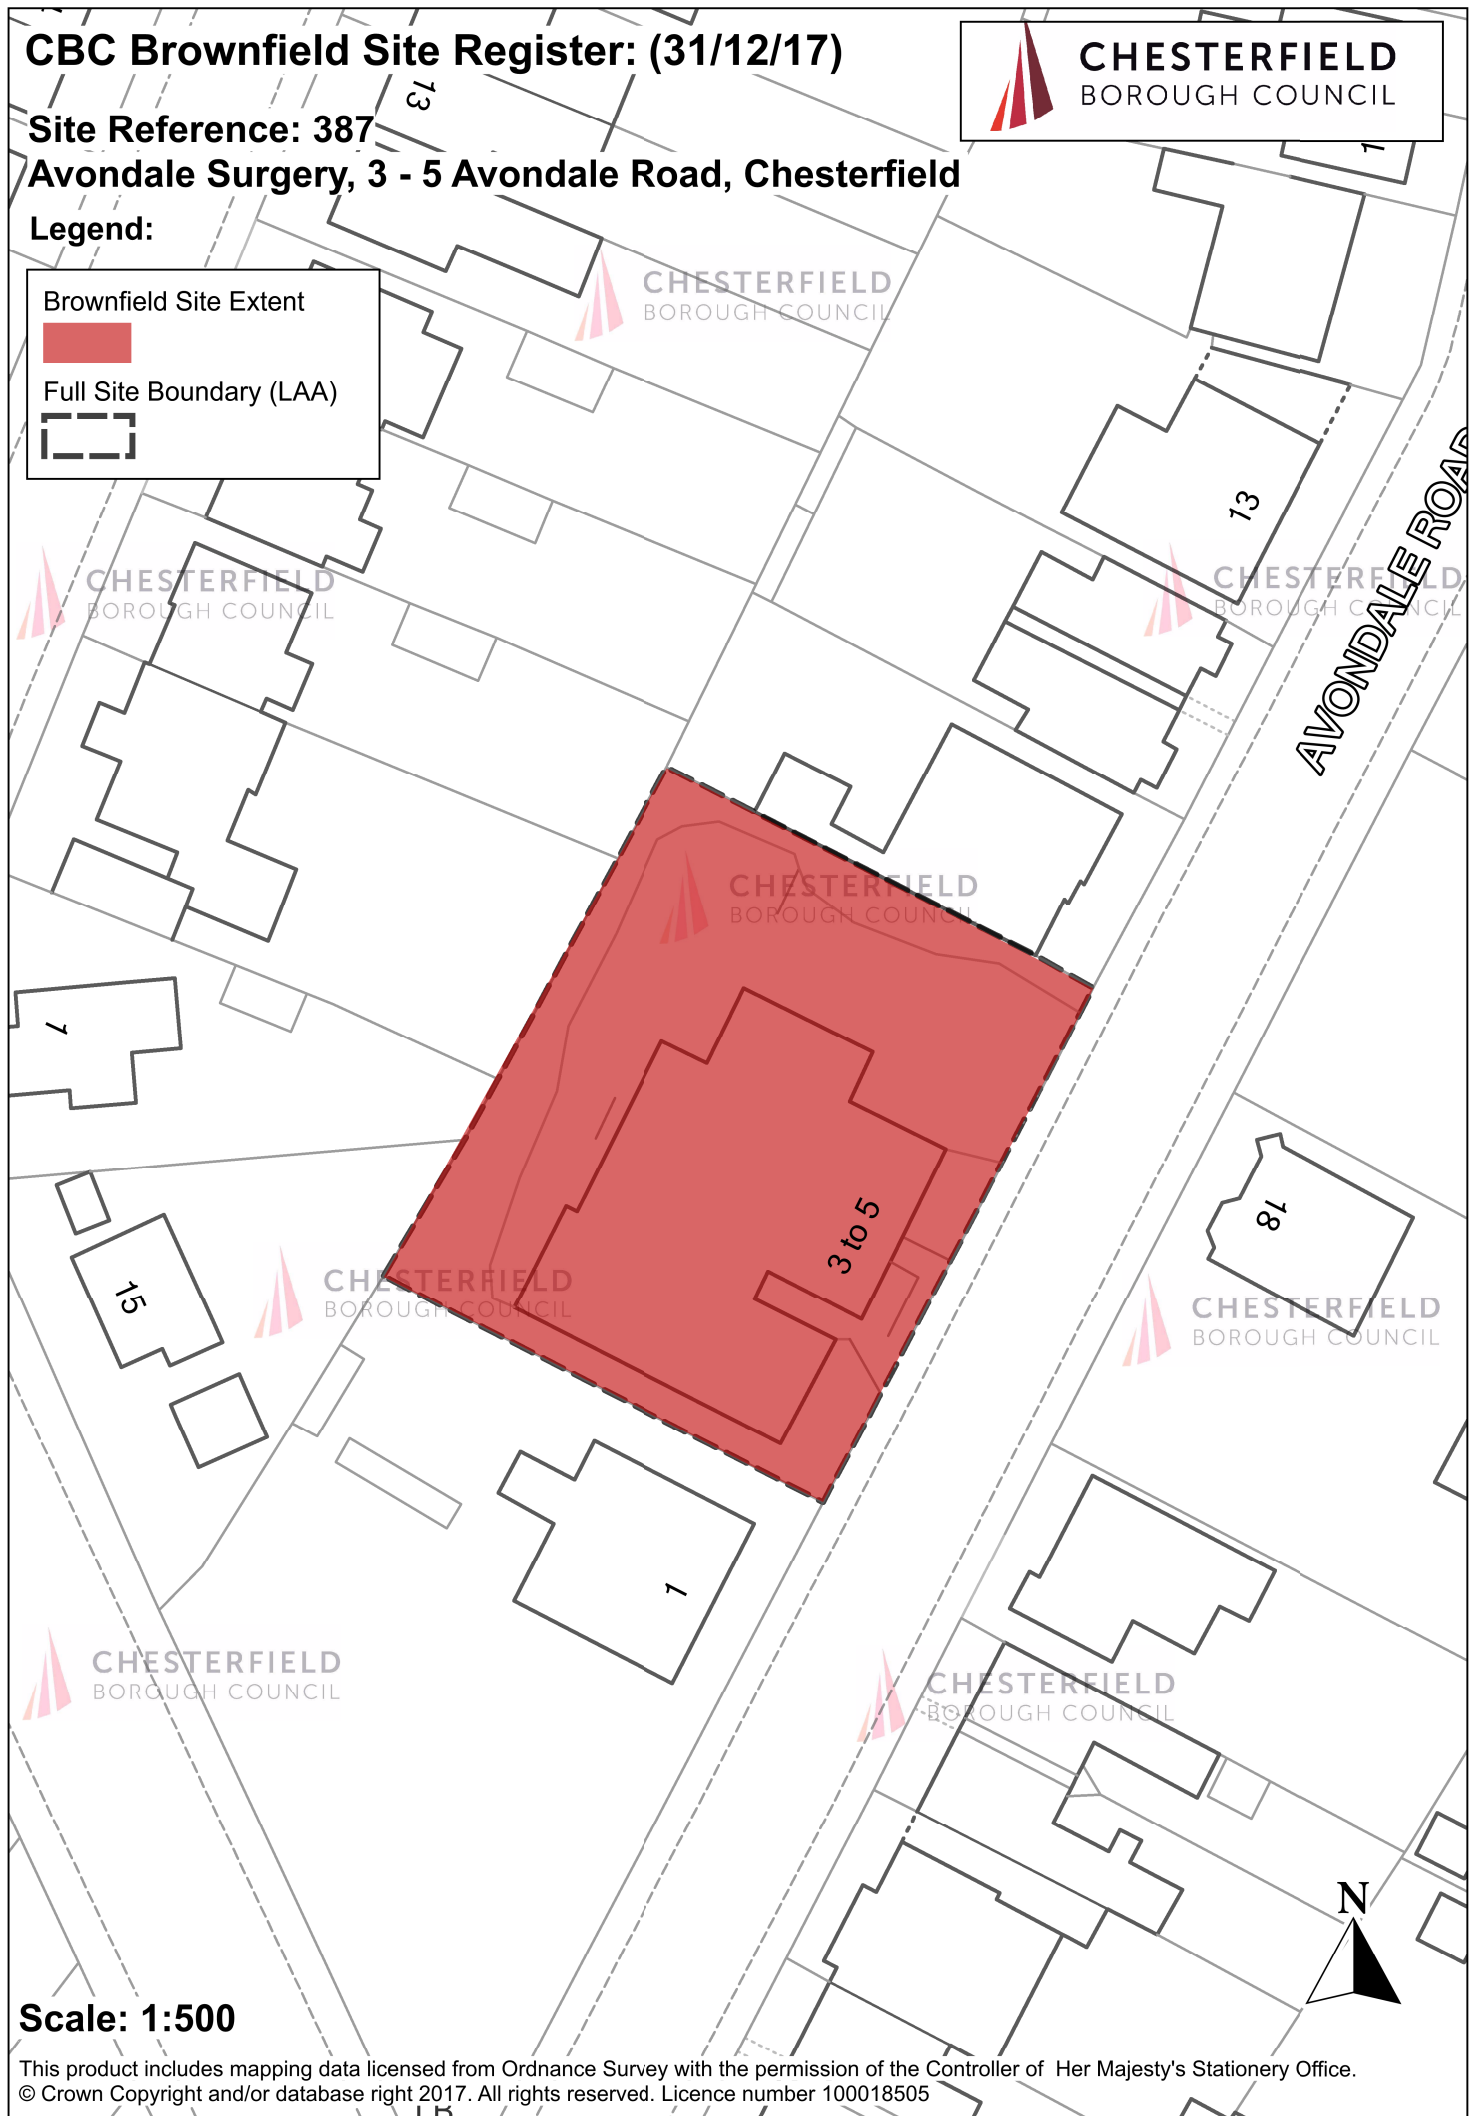

CBC Brownfield Site Register: (31/12/17)

Site Reference: 387

Avondale Surgery, 3 - 5 Avondale Road, Chesterfield

Legend:

Brownfield Site Extent

Full Site Boundary (LAA)

Scale: 1:500

This product includes mapping data licensed from Ordnance Survey with the permission of the Controller of Her Majesty's Stationery Office. © Crown Copyright and/or database right 2017. All rights reserved. Licence number 100018505