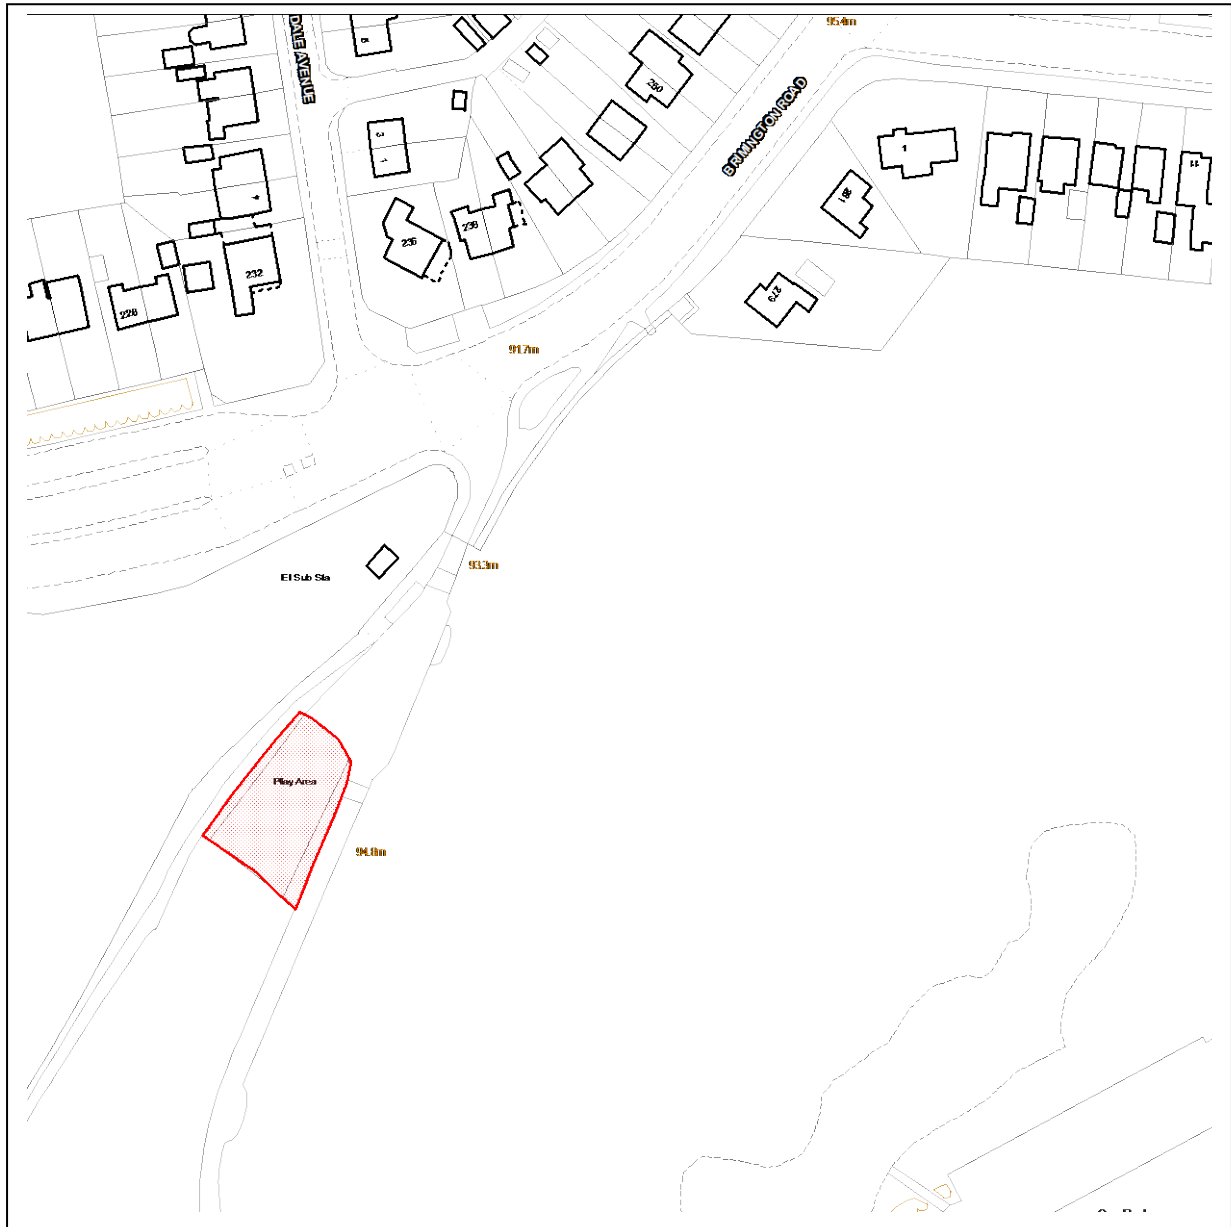

Chesterfield Borough Council Public Spaces Protection Order 2021

Schedule 3 – Map 42 - Tapton Park (play area)

Key

Dogs are excluded all year within the highlighted area 

Reproduced from the Ordnance Survey mapping with the permission of the Controller of Her Majesty's Stationery Office © Crown copyright. Unauthorised reproduction infringes Crown copyright and may lead to prosecution or civil proceedings. Chesterfield Borough Council Licence No. 100018505, 2017.