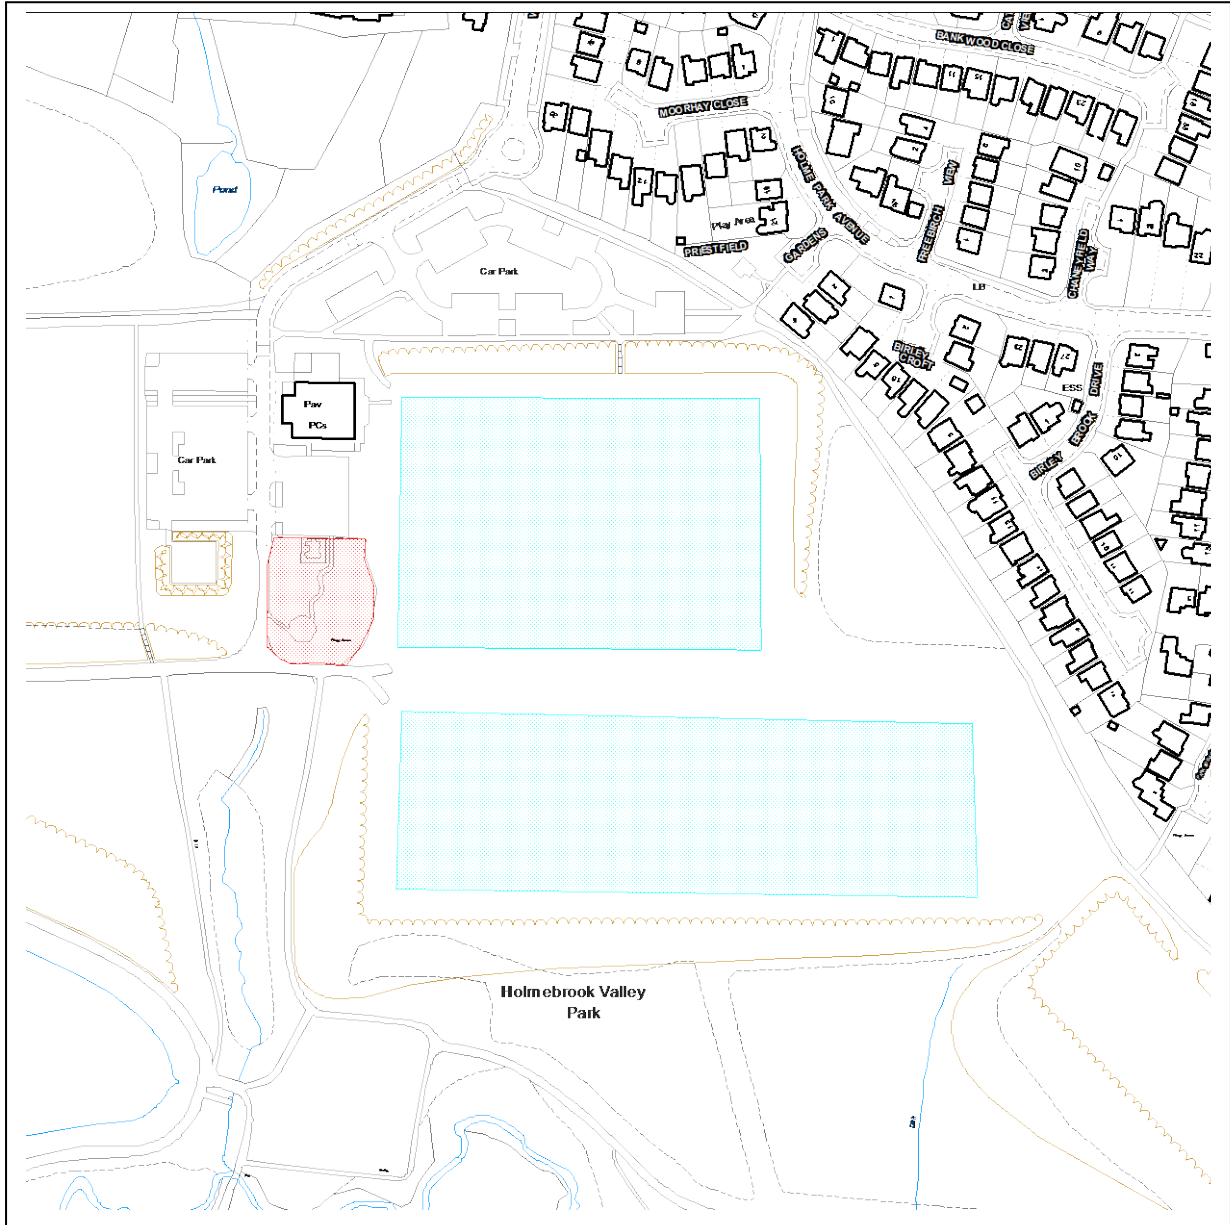

Chesterfield Borough Council Public Spaces Protection Order 2024

Schedule 3 – Map 23 - Holmebrook Valley Park (play area and playing fields)

Key

Dogs are excluded all year within the highlighted area 

Dogs are excluded during the months of September to May (inclusive) 
(pitch orientation is subject to change)

Reproduced from the Ordnance Survey mapping with the permission of the Controller of Her Majesty's Stationery Office © Crown copyright. Unauthorised reproduction infringes Crown copyright and may lead to prosecution or civil proceedings. Chesterfield Borough Council Licence No. AC0000809353, 2024.