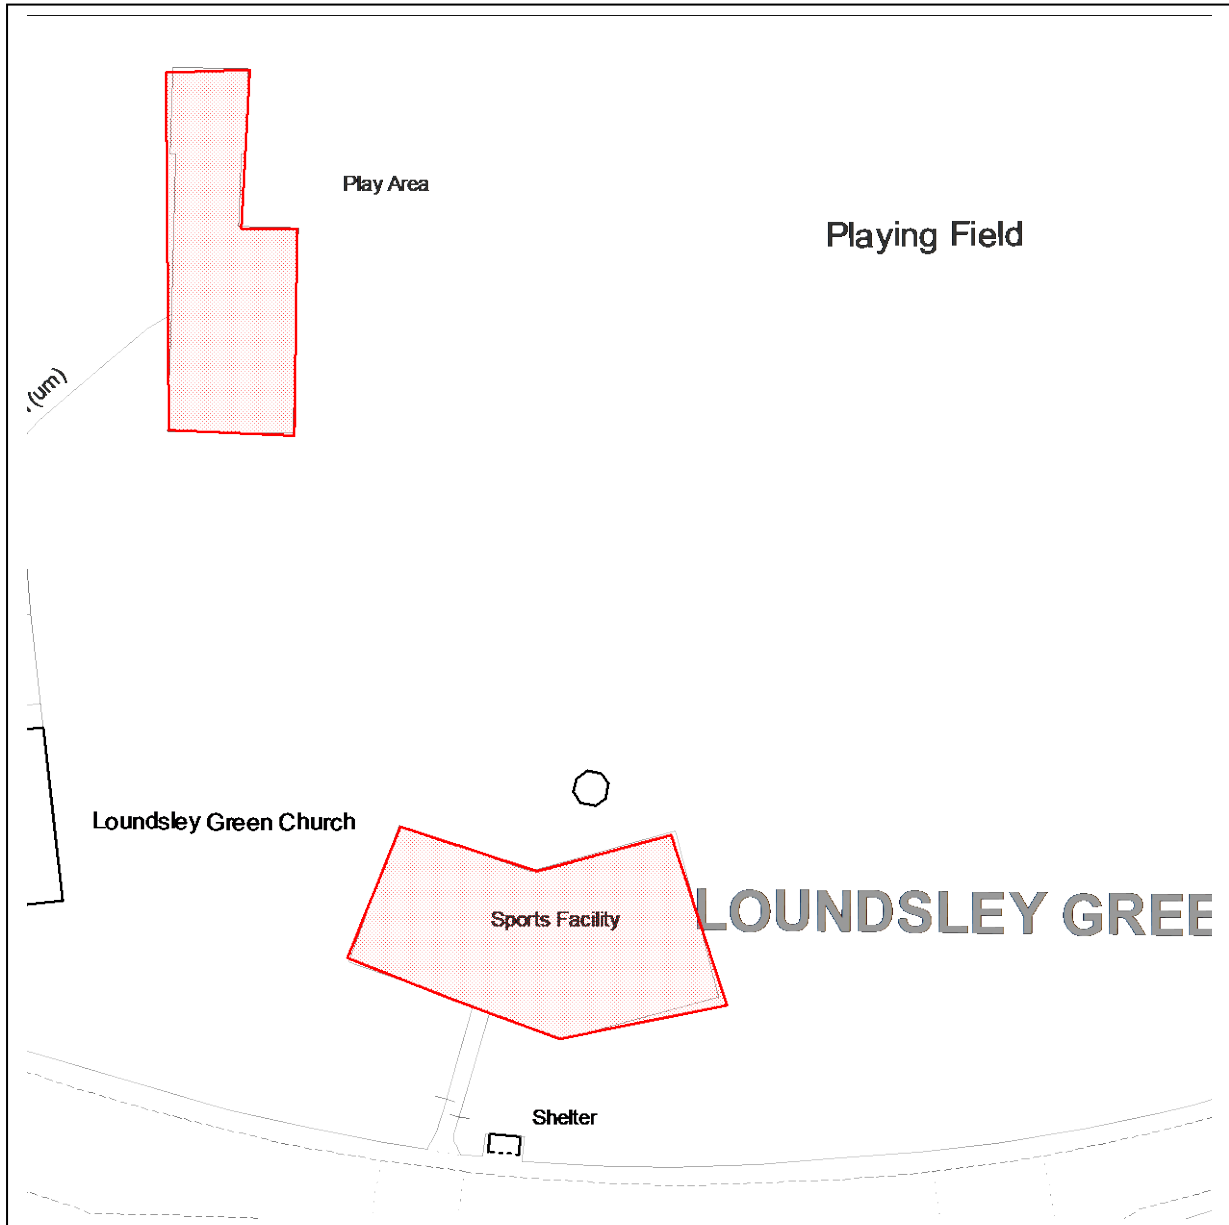

**Chesterfield Borough Council Public Spaces Protection Order 2021**

**Schedule 3 – Map 29 - Loundsley Green Playing Field (play area and sports facility)**

**Key**

Dogs are excluded all year within the highlighted area 