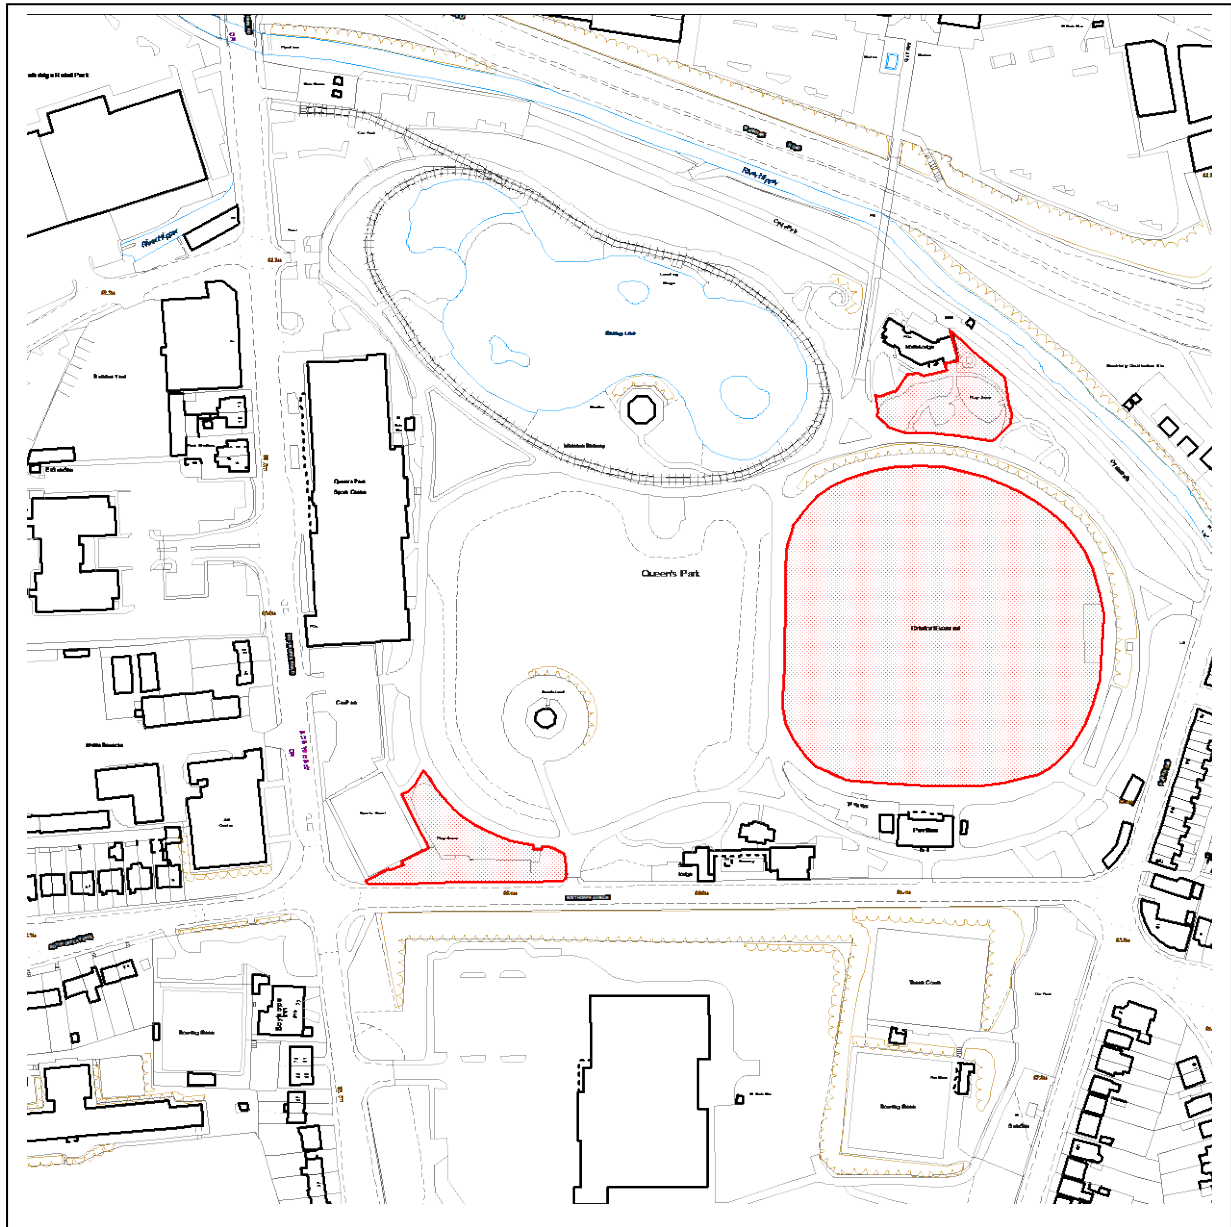

**Chesterfield Borough Council Public Spaces Protection Order 2021**

**Schedule 3 – Map 36 - 36 Queen's Park (play areas, cricket pitch)**

**Key**

Dogs are excluded all year within the highlighted area 

Reproduced from the Ordnance Survey mapping with the permission of the Controller of Her Majesty's Stationery Office © Crown copyright. Unauthorised reproduction infringes Crown copyright and may lead to prosecution or civil proceedings. Chesterfield Borough Council Licence No. 100018505, 2017.