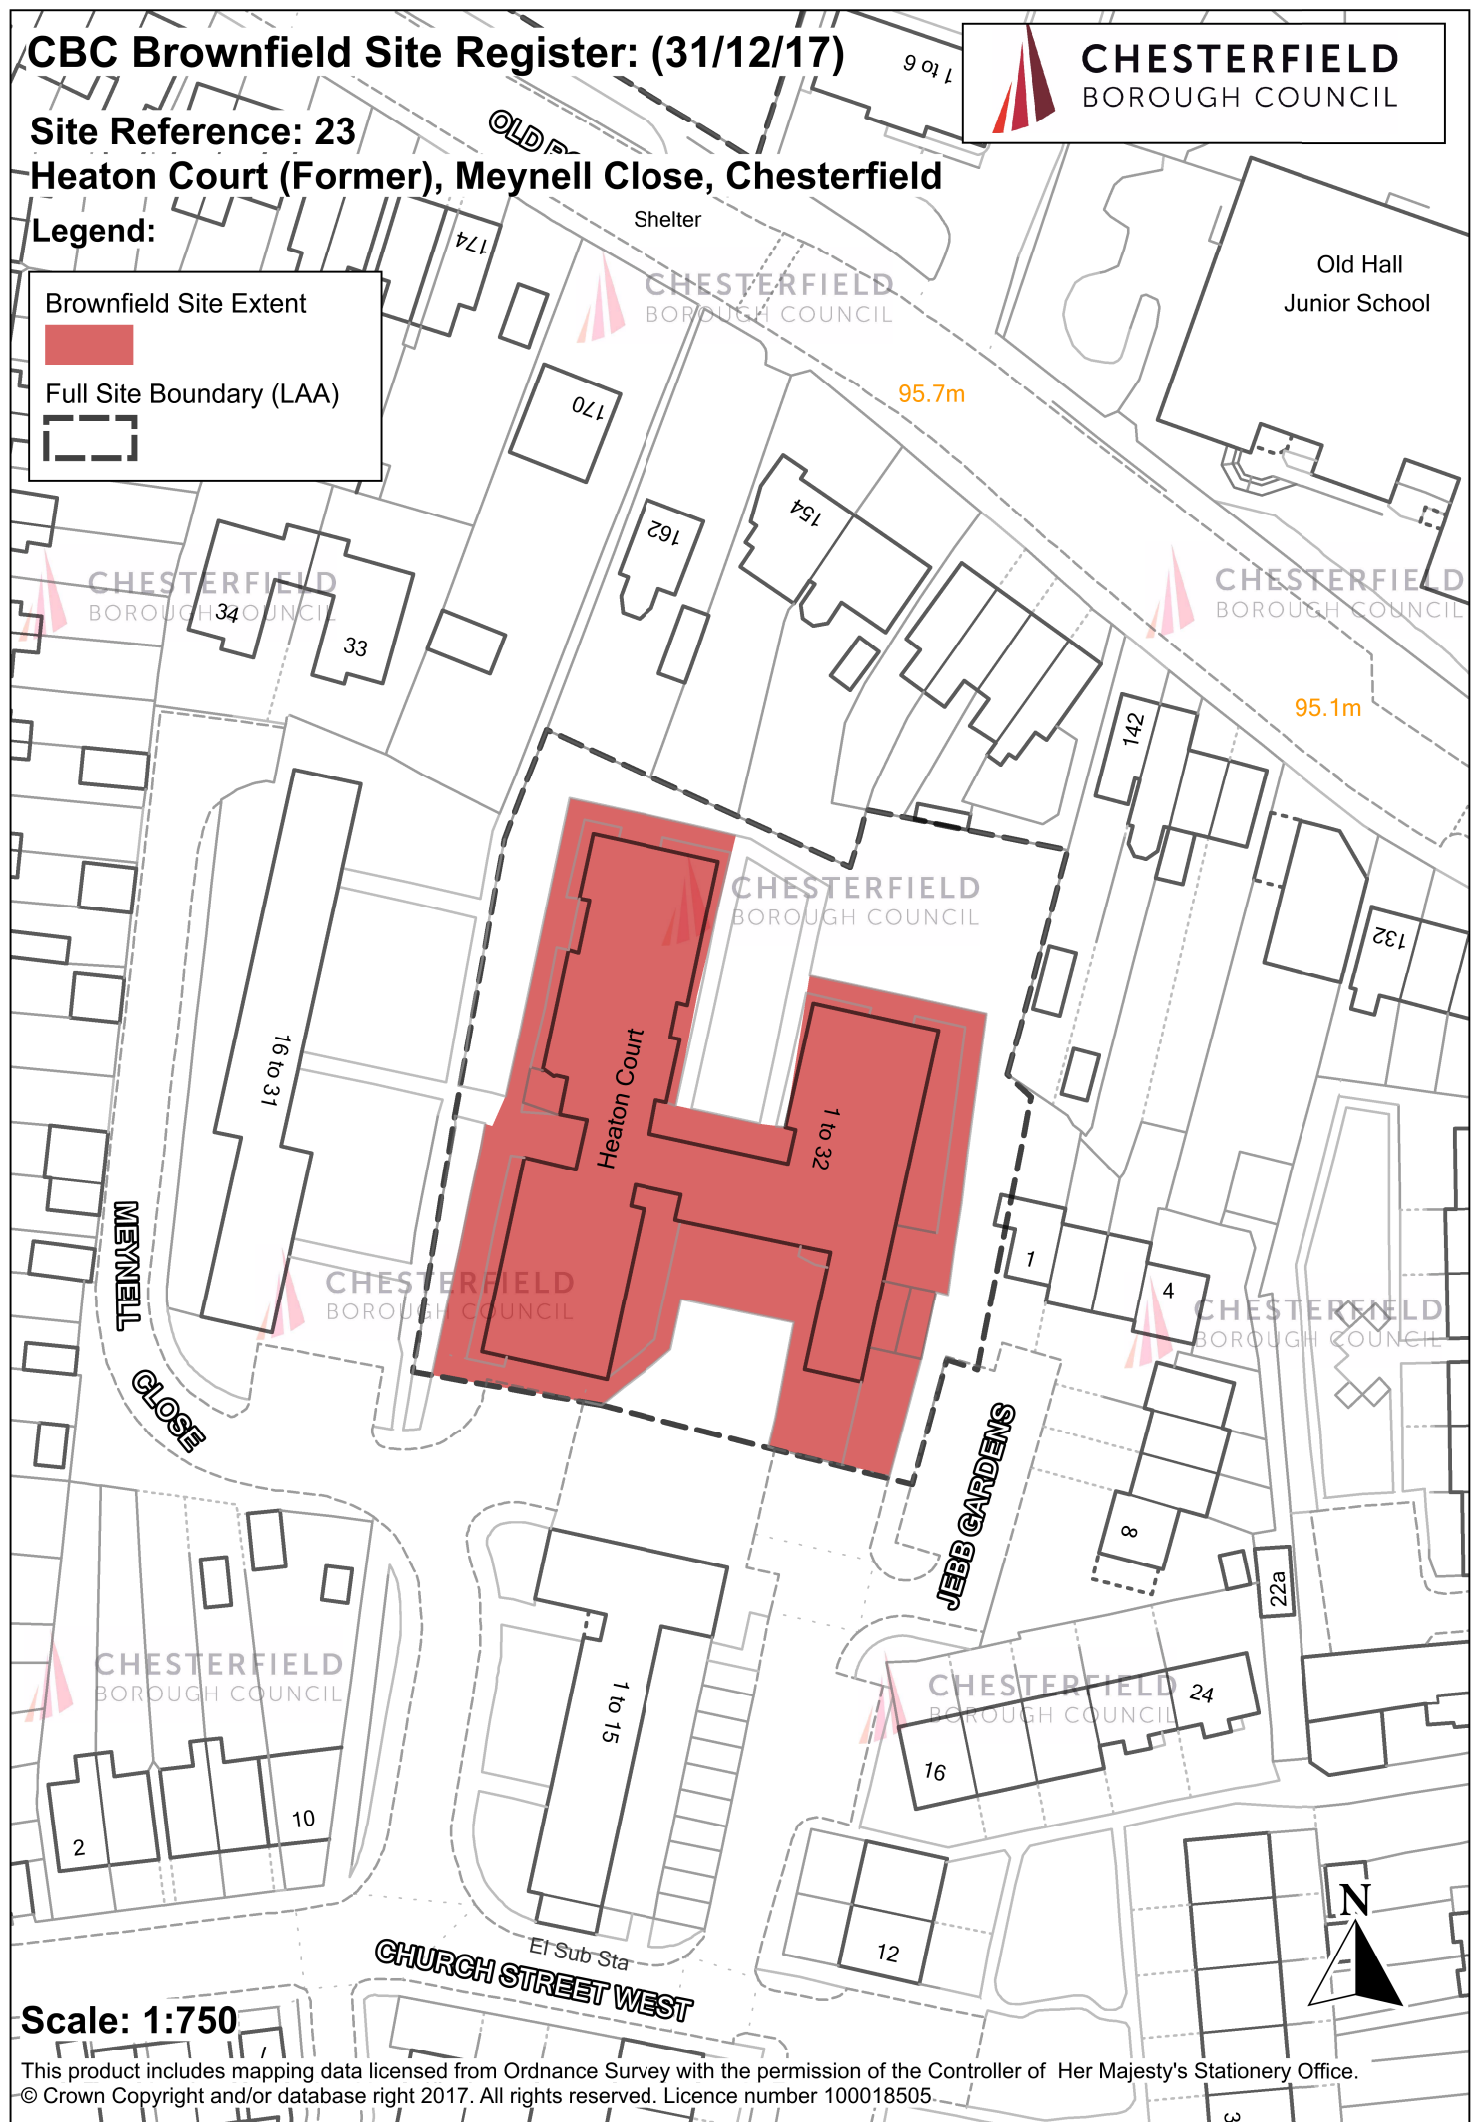

CBC Brownfield Site Register: (31/12/17)

Site Reference: 23

Heaton Court (Former), Meynell Close, Chesterfield

Legend:

Brownfield Site Extent

Full Site Boundary (LAA)

Scale: 1:750