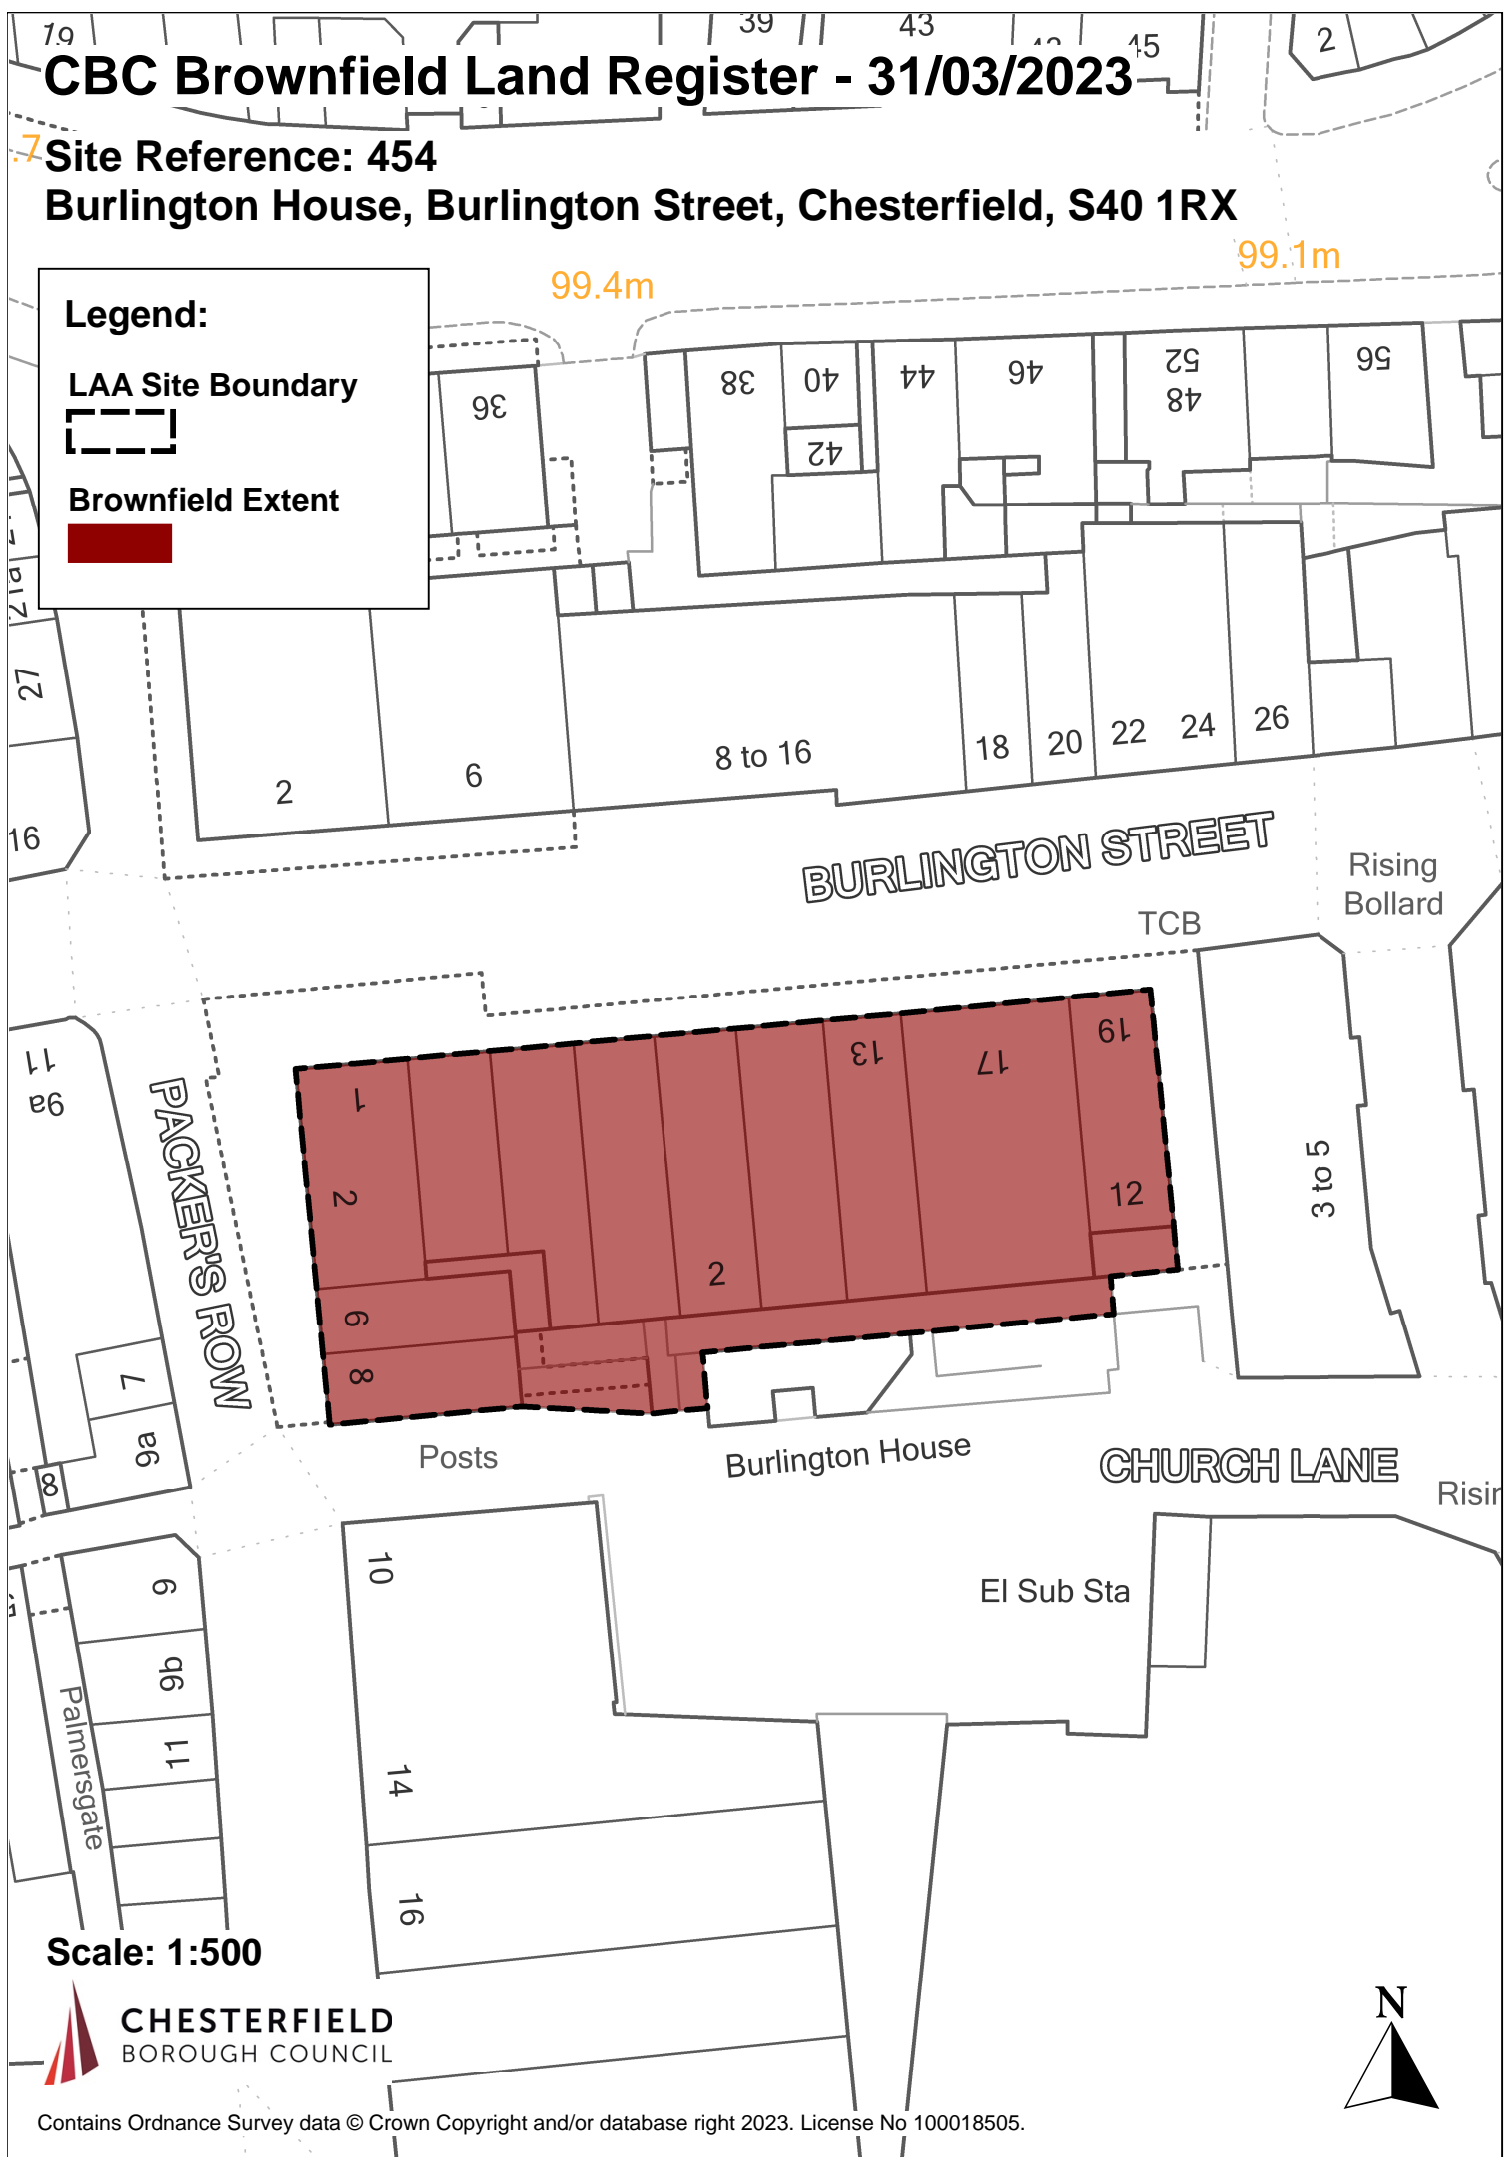

CBC Brownfield Land Register - 31/03/2023

7 Site Reference: 454

Burlington House, Burlington Street, Chesterfield, S40 1RX

Legend:

- LAA Site Boundary
- Brownfield Extent

Scale: 1:500