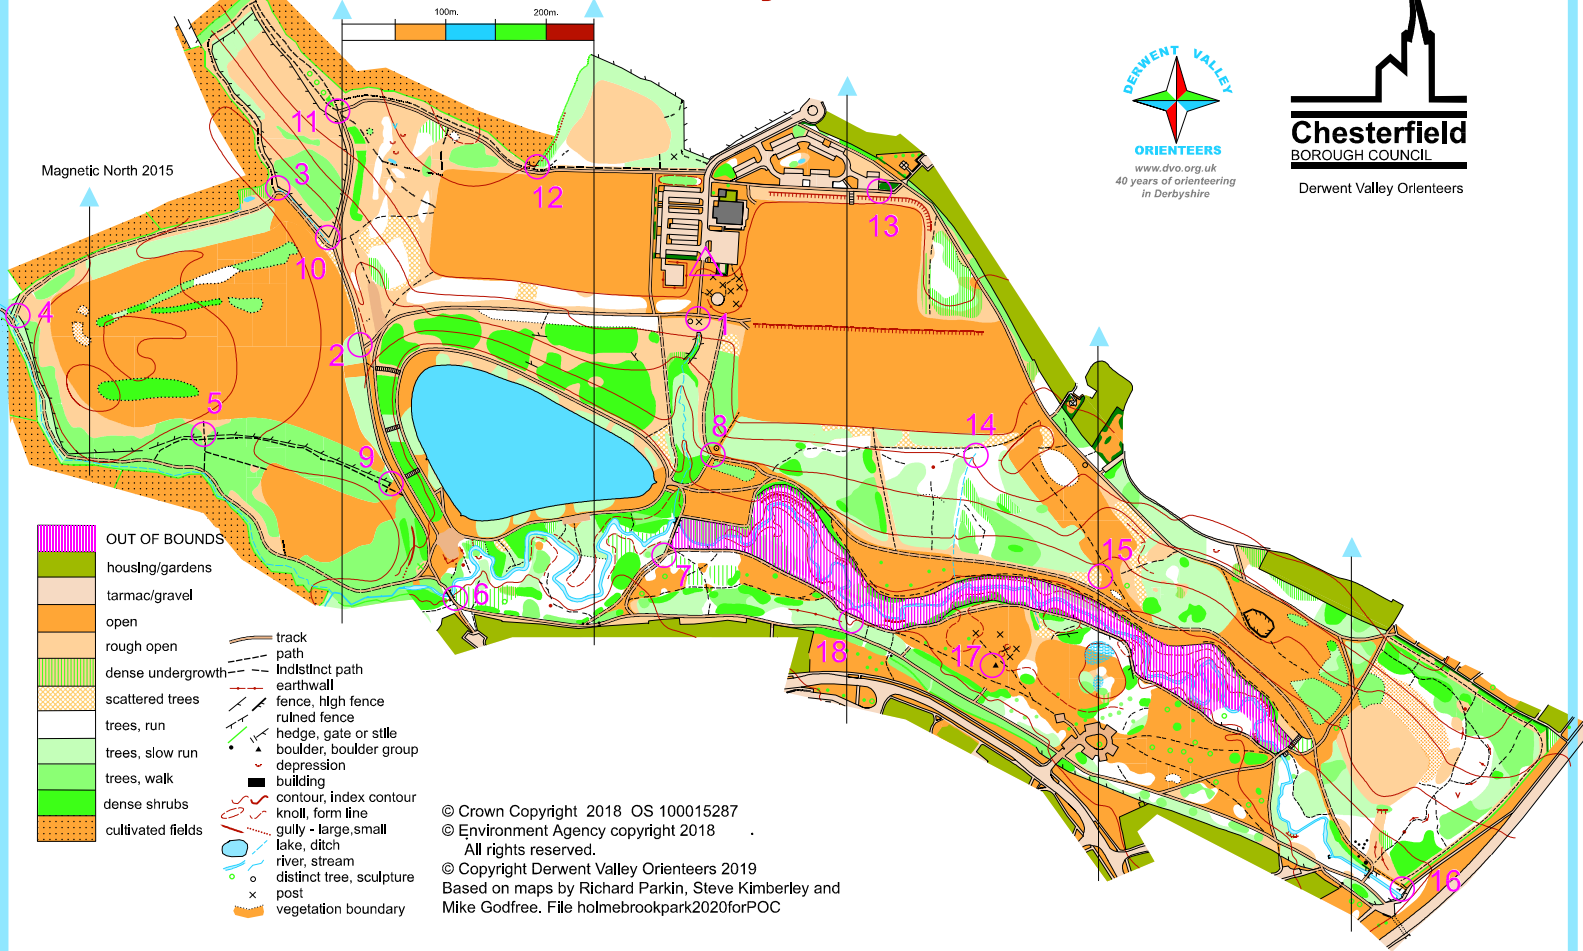

# Holmebrook Valley Park Scale 1:7500, 5m. contours

Possession of this map does not imply right of access

Grid Reference at Holmebrook Valley Country Park Centre: SK355730

- |                          |                    |
|--------------------------|--------------------|
| 1 Track Junction         | 10 Fence Corner    |
| 2 Western Path Junction  | 11 Path Junction   |
| 3 Fence Bend             | 12 Ditch End       |
| 4 Fence End              | 13 Path            |
| 5 Fence Post             | 14 Gully End       |
| 6 Bridge S. End          | 15 Vegetation Edge |
| 7 Between Path Junctions | 16 N. Fence end    |
| 8 Track Junction         | 17 Boulder Group   |
| 9 N.W. Path Junction     | 18 Reentrant       |