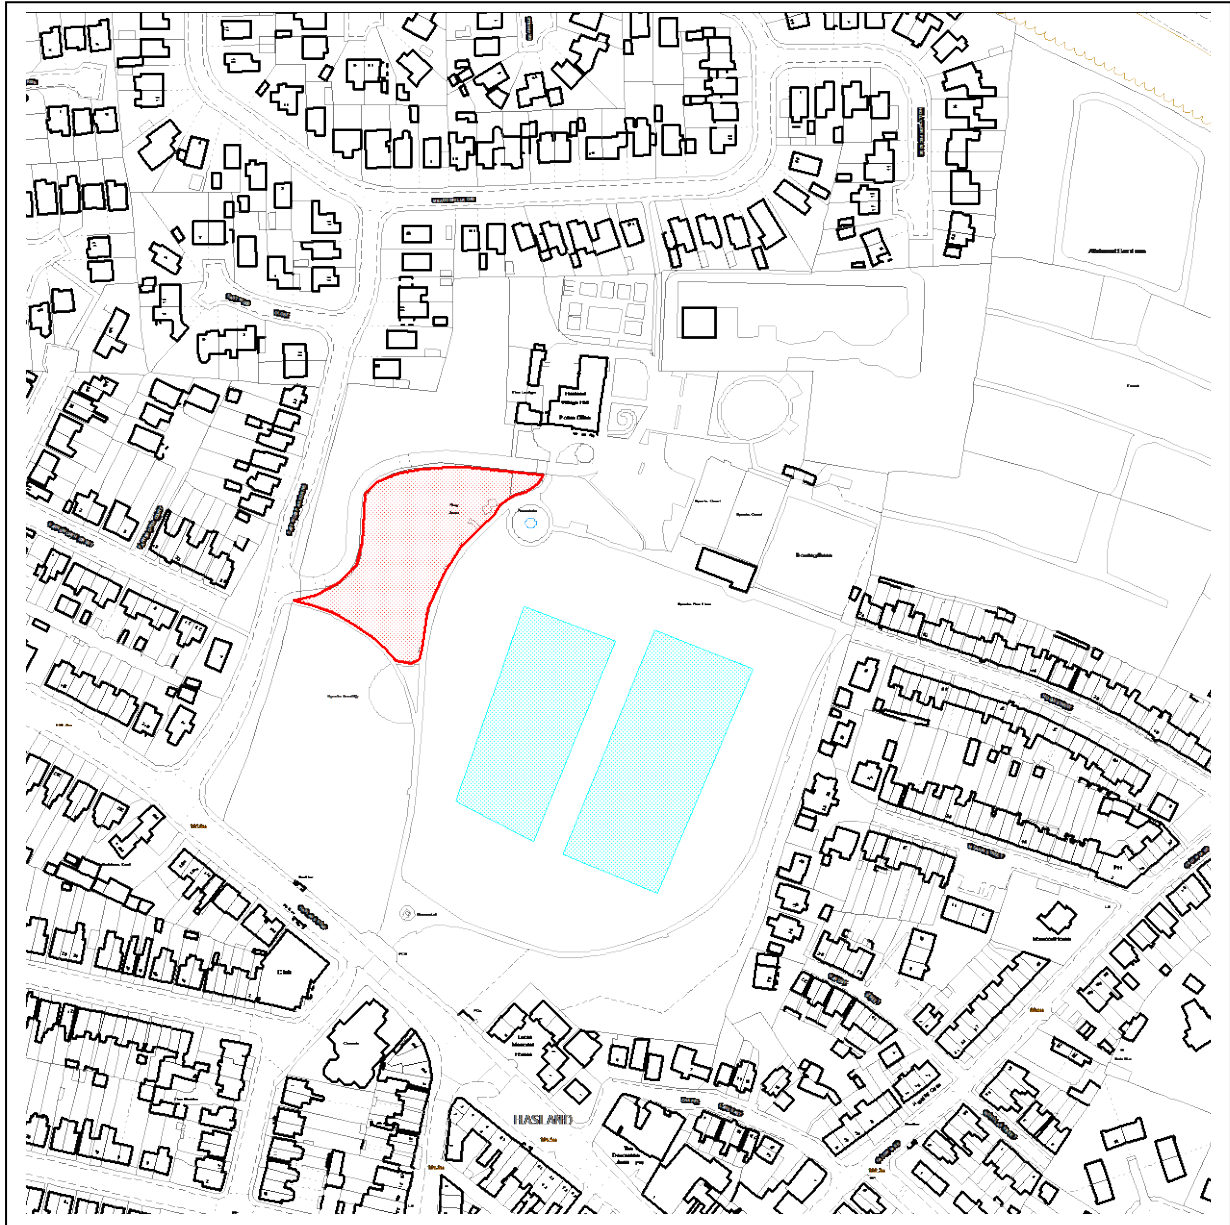

Chesterfield Borough Council Public Spaces Protection Order 2021

Schedule 3 – Map 18 - Eastwood Park (play area and playing fields)

Key

Dogs are excluded all year within the highlighted area 

Dogs are excluded during the months of September to May (inclusive) 

(pitch location is subject to change)

Reproduced from the Ordnance Survey mapping with the permission of the Controller of Her Majesty's Stationery Office © Crown copyright. Unauthorised reproduction infringes Crown copyright and may lead to prosecution or civil proceedings. Chesterfield Borough Council Licence No. 100018505, 2017.