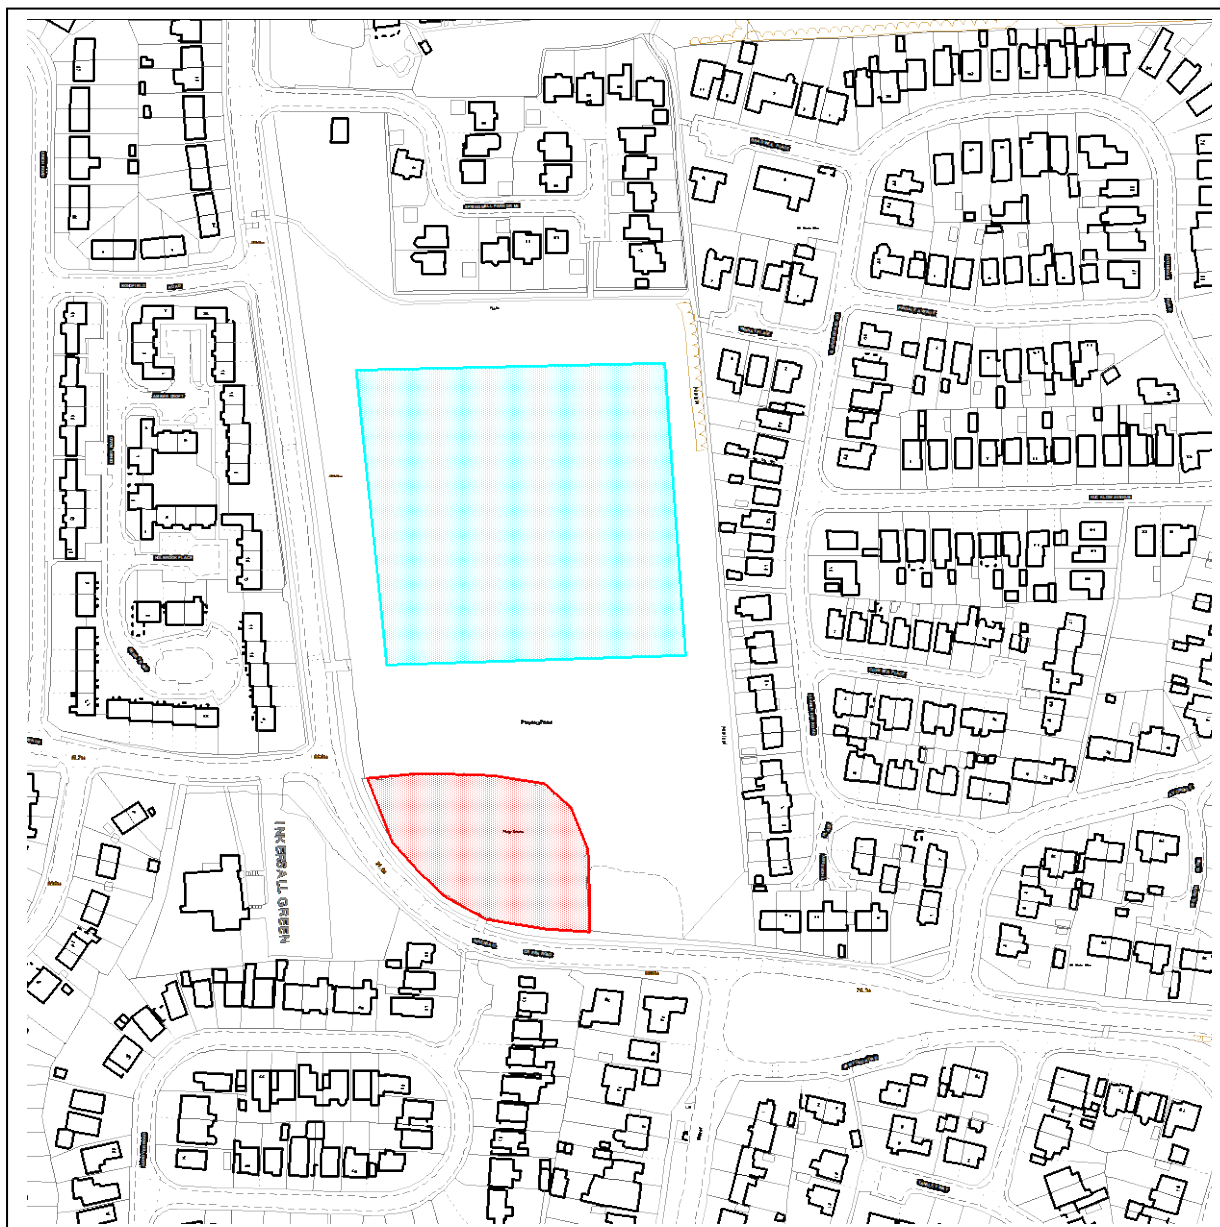

## Chesterfield Borough Council Public Spaces Protection Order 2021

### Schedule 3 – Map 25 - Inkersall Green Recreation Ground (play area and playing field)

#### **Key**

Dogs are excluded all year within the highlighted area 

Dogs are excluded during the months of September to May (inclusive) 

(pitch orientation may change)

Reproduced from the Ordnance Survey mapping with the permission of the Controller of Her Majesty's Stationery Office © Crown copyright. Unauthorised reproduction infringes Crown copyright and may lead to prosecution or civil proceedings. Chesterfield Borough Council Licence No. 100018505, 2017.