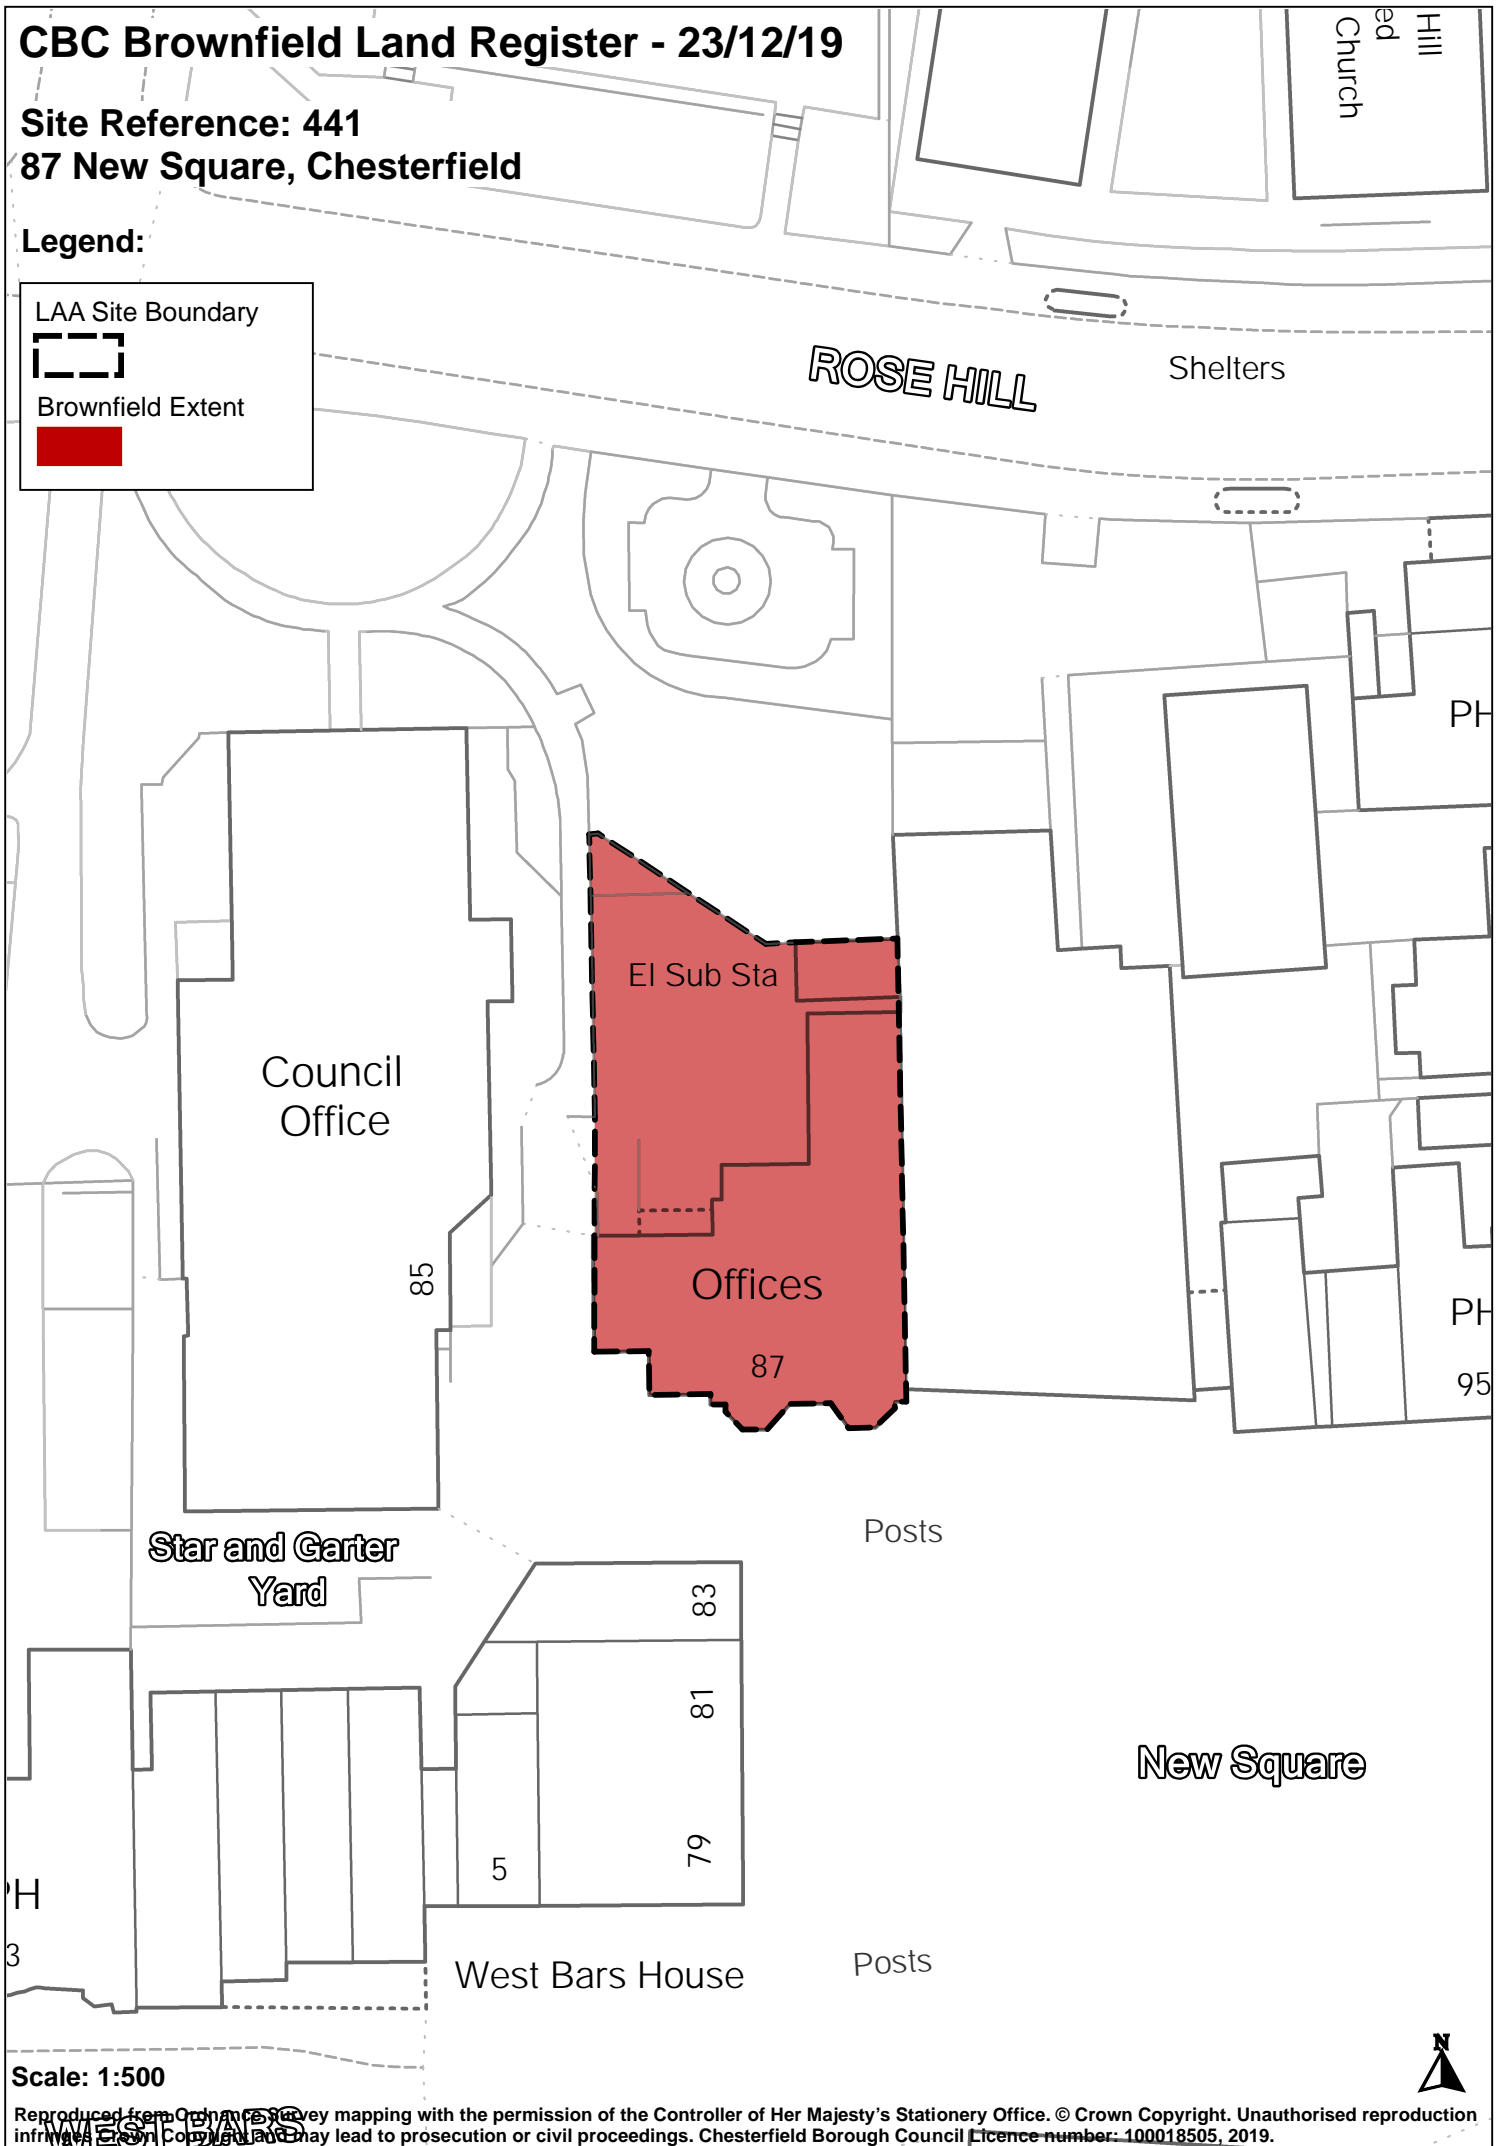

CBC Brownfield Land Register - 23/12/19

Site Reference: 441
87 New Square, Chesterfield

Legend:

LAA Site Boundary

Brownfield Extent

Scale: 1:500