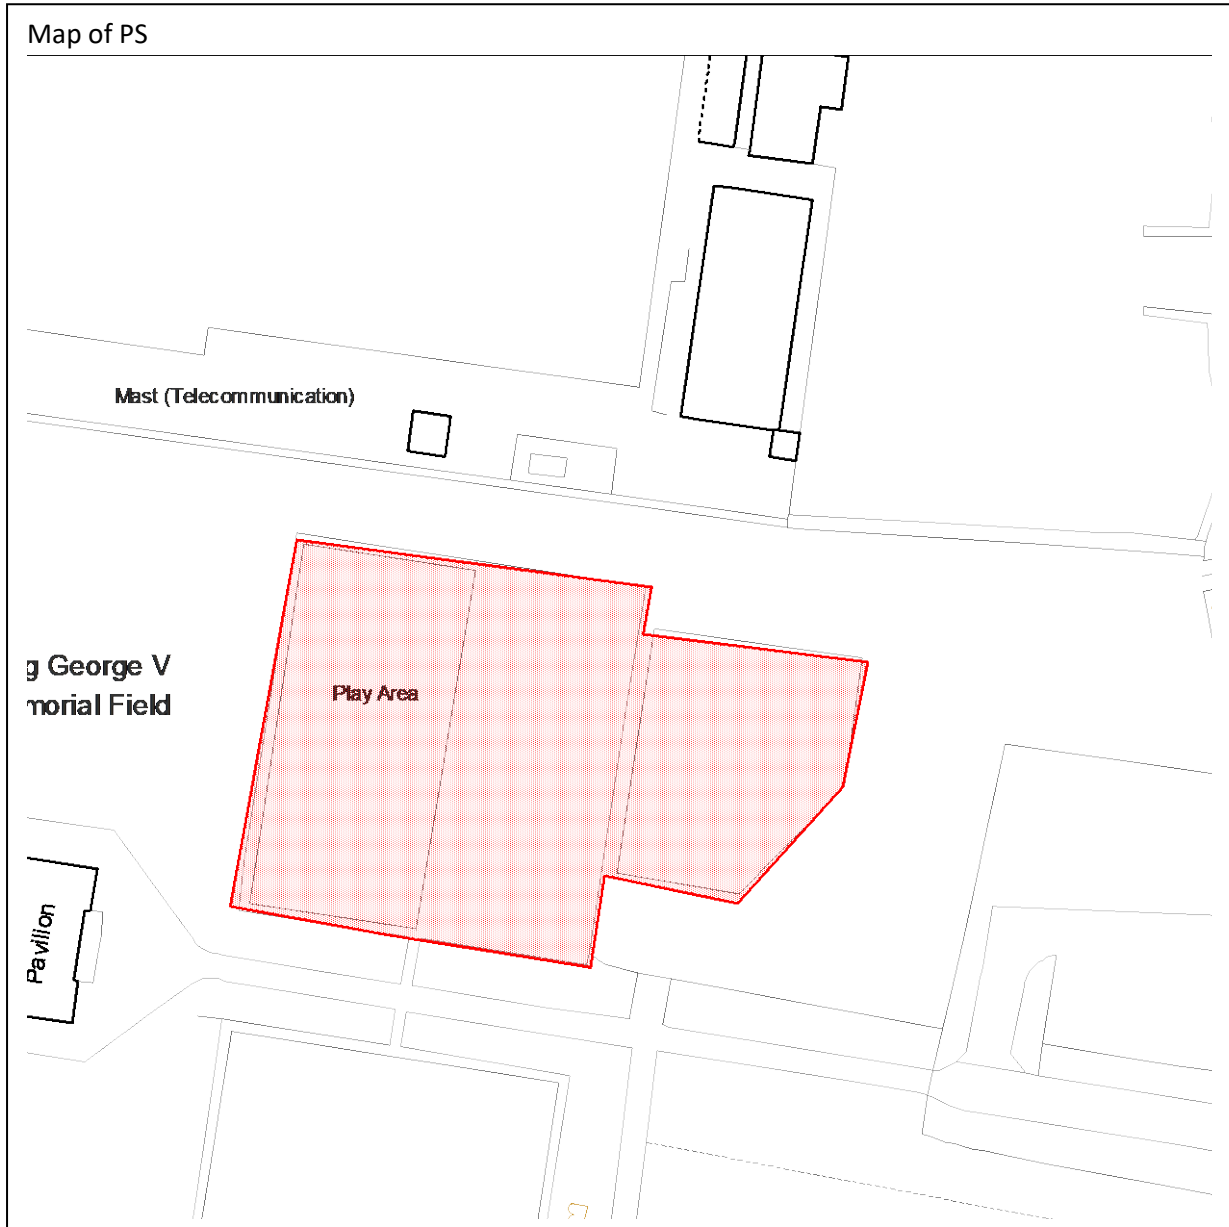

**Chesterfield Borough Council Public Spaces Protection Order 2021**

**Schedule 3 – Map 26 - King George's Field (play area)**

**Key**

Dogs are excluded all year within the highlighted area 

Reproduced from the Ordnance Survey mapping with the permission of the Controller of Her Majesty's Stationery Office © Crown copyright. Unauthorised reproduction infringes Crown copyright and may lead to prosecution or civil proceedings. Chesterfield Borough Council Licence No. 100018505, 2017.