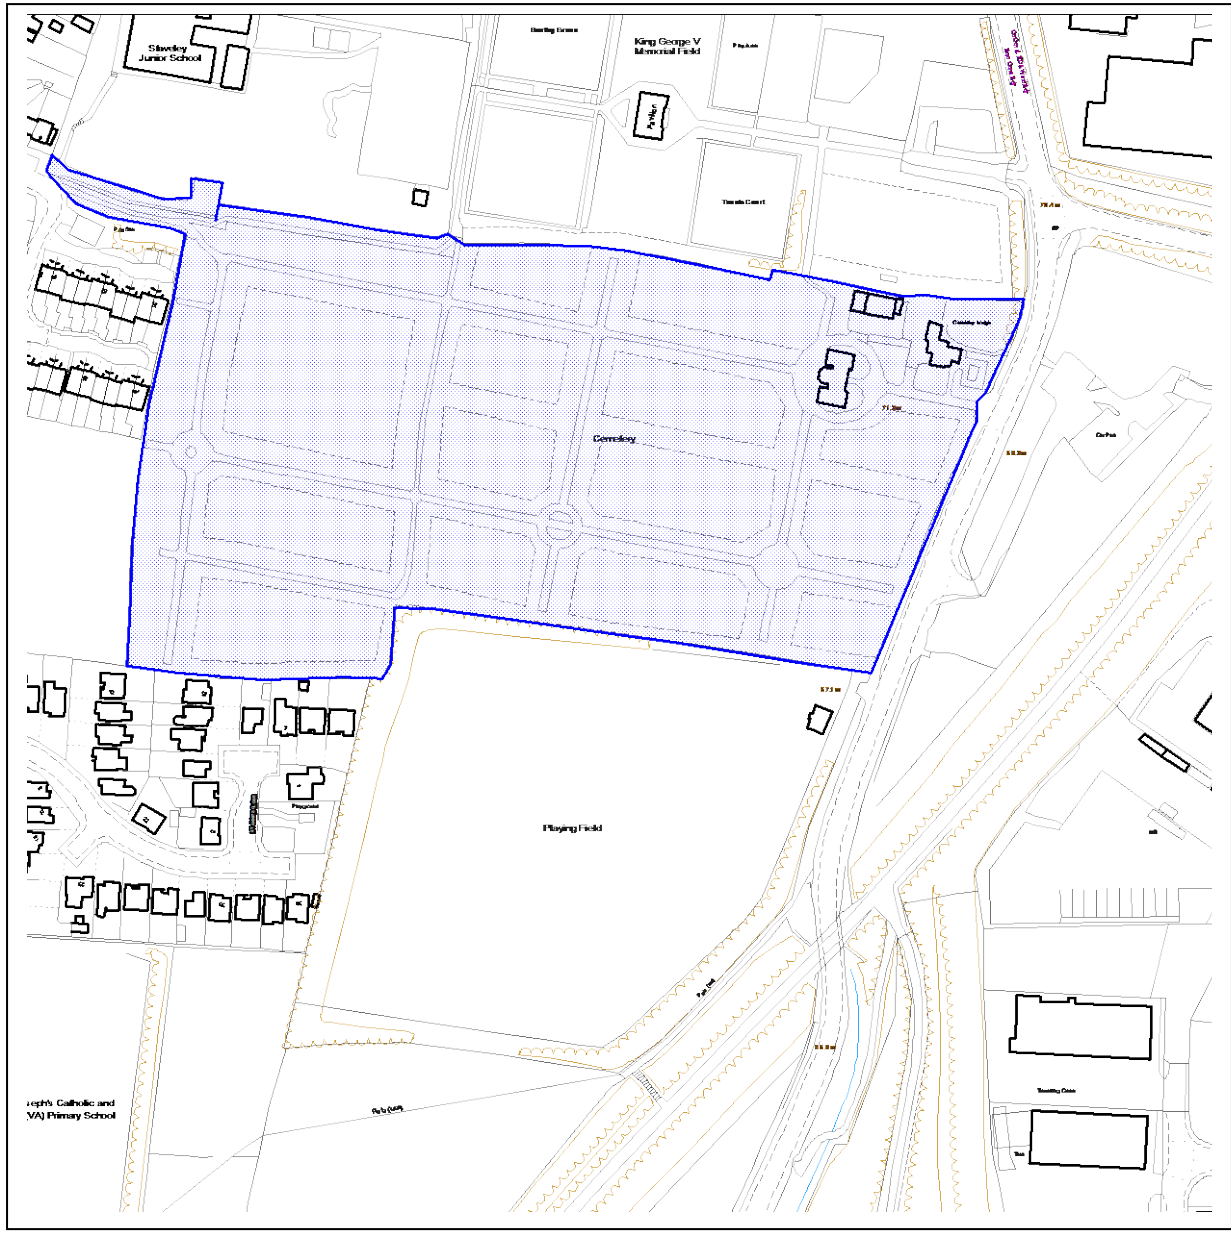

Chesterfield Borough Council Public Spaces Protection Order 2021

Schedule 2 – Map 15 - Staveley Cemetery

Key

Dogs must be on leads at all times within the highlighted area

Reproduced from the Ordnance Survey mapping with the permission of the Controller of Her Majesty's Stationery Office © Crown copyright. Unauthorised reproduction infringes Crown copyright and may lead to prosecution or civil proceedings. Chesterfield Borough Council Licence No. 100018505, 2017.