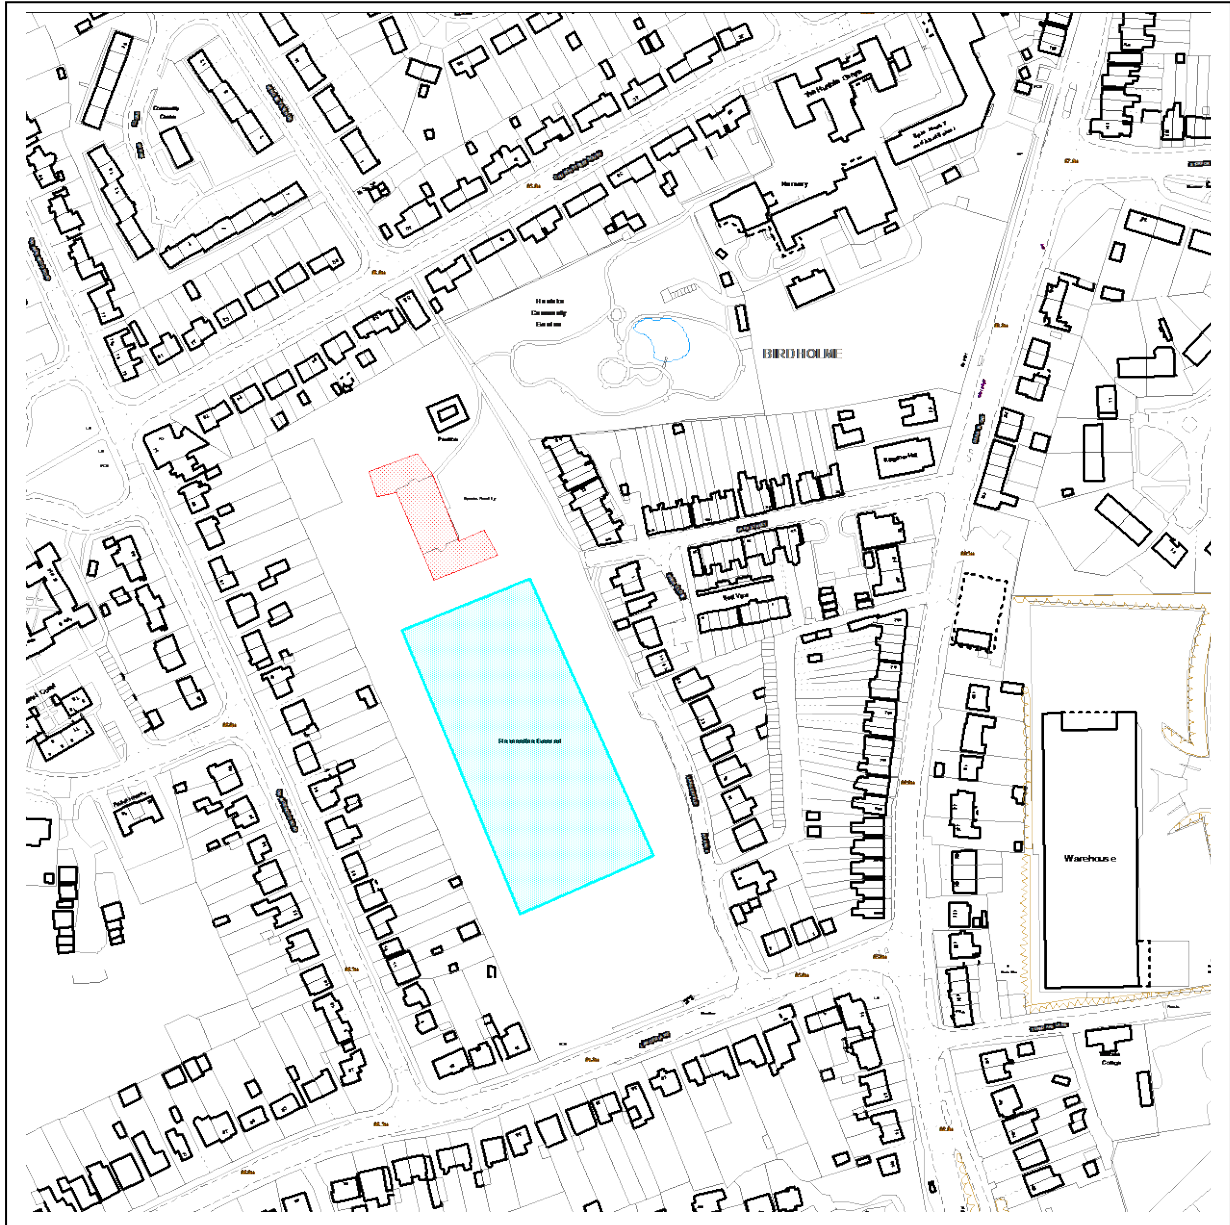

Chesterfield Borough Council Public Spaces Protection Order 2024

Schedule 3 – Map 28 - Langer Field (play area and playing field)

Key

Dogs are excluded all year within the highlighted area 

Dogs are excluded during the months of September to May (inclusive) 

(pitch orientation may change)

Reproduced from the Ordnance Survey mapping with the permission of the Controller of Her Majesty's Stationery Office © Crown copyright. Unauthorised reproduction infringes Crown copyright and may lead to prosecution or civil proceedings. Chesterfield Borough Council Licence No. AC0000809353, 2024.