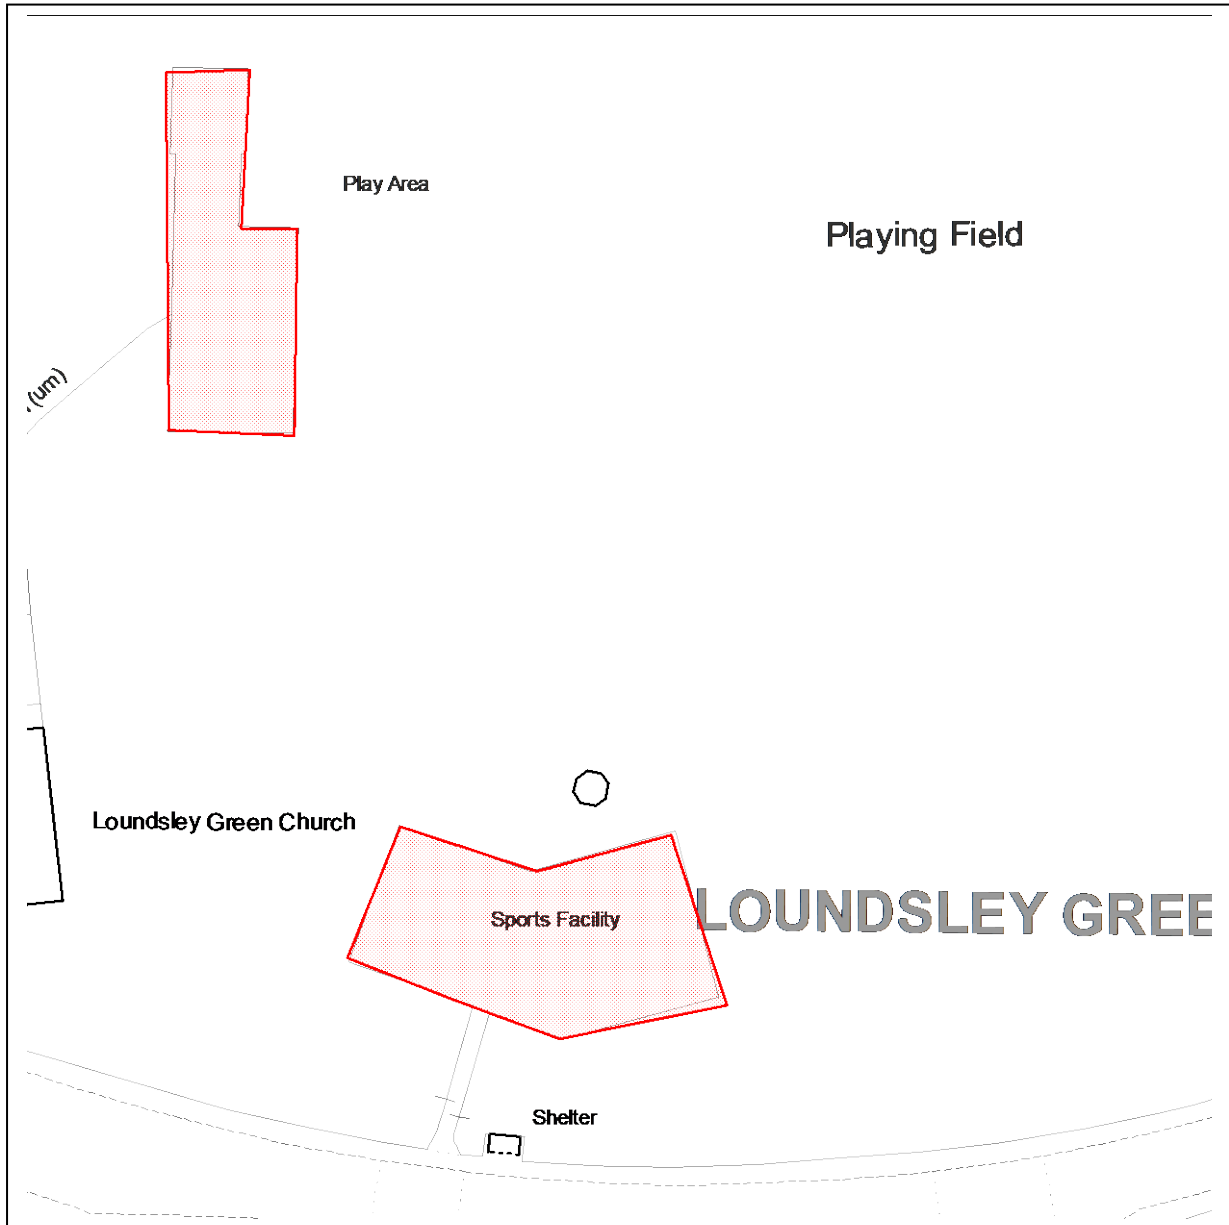

Chesterfield Borough Council Public Spaces Protection Order 2024

Schedule 3 – Map 29 - Loundsley Green Playing Field (play area and sports facility)

Key

Dogs are excluded all year within the highlighted area 