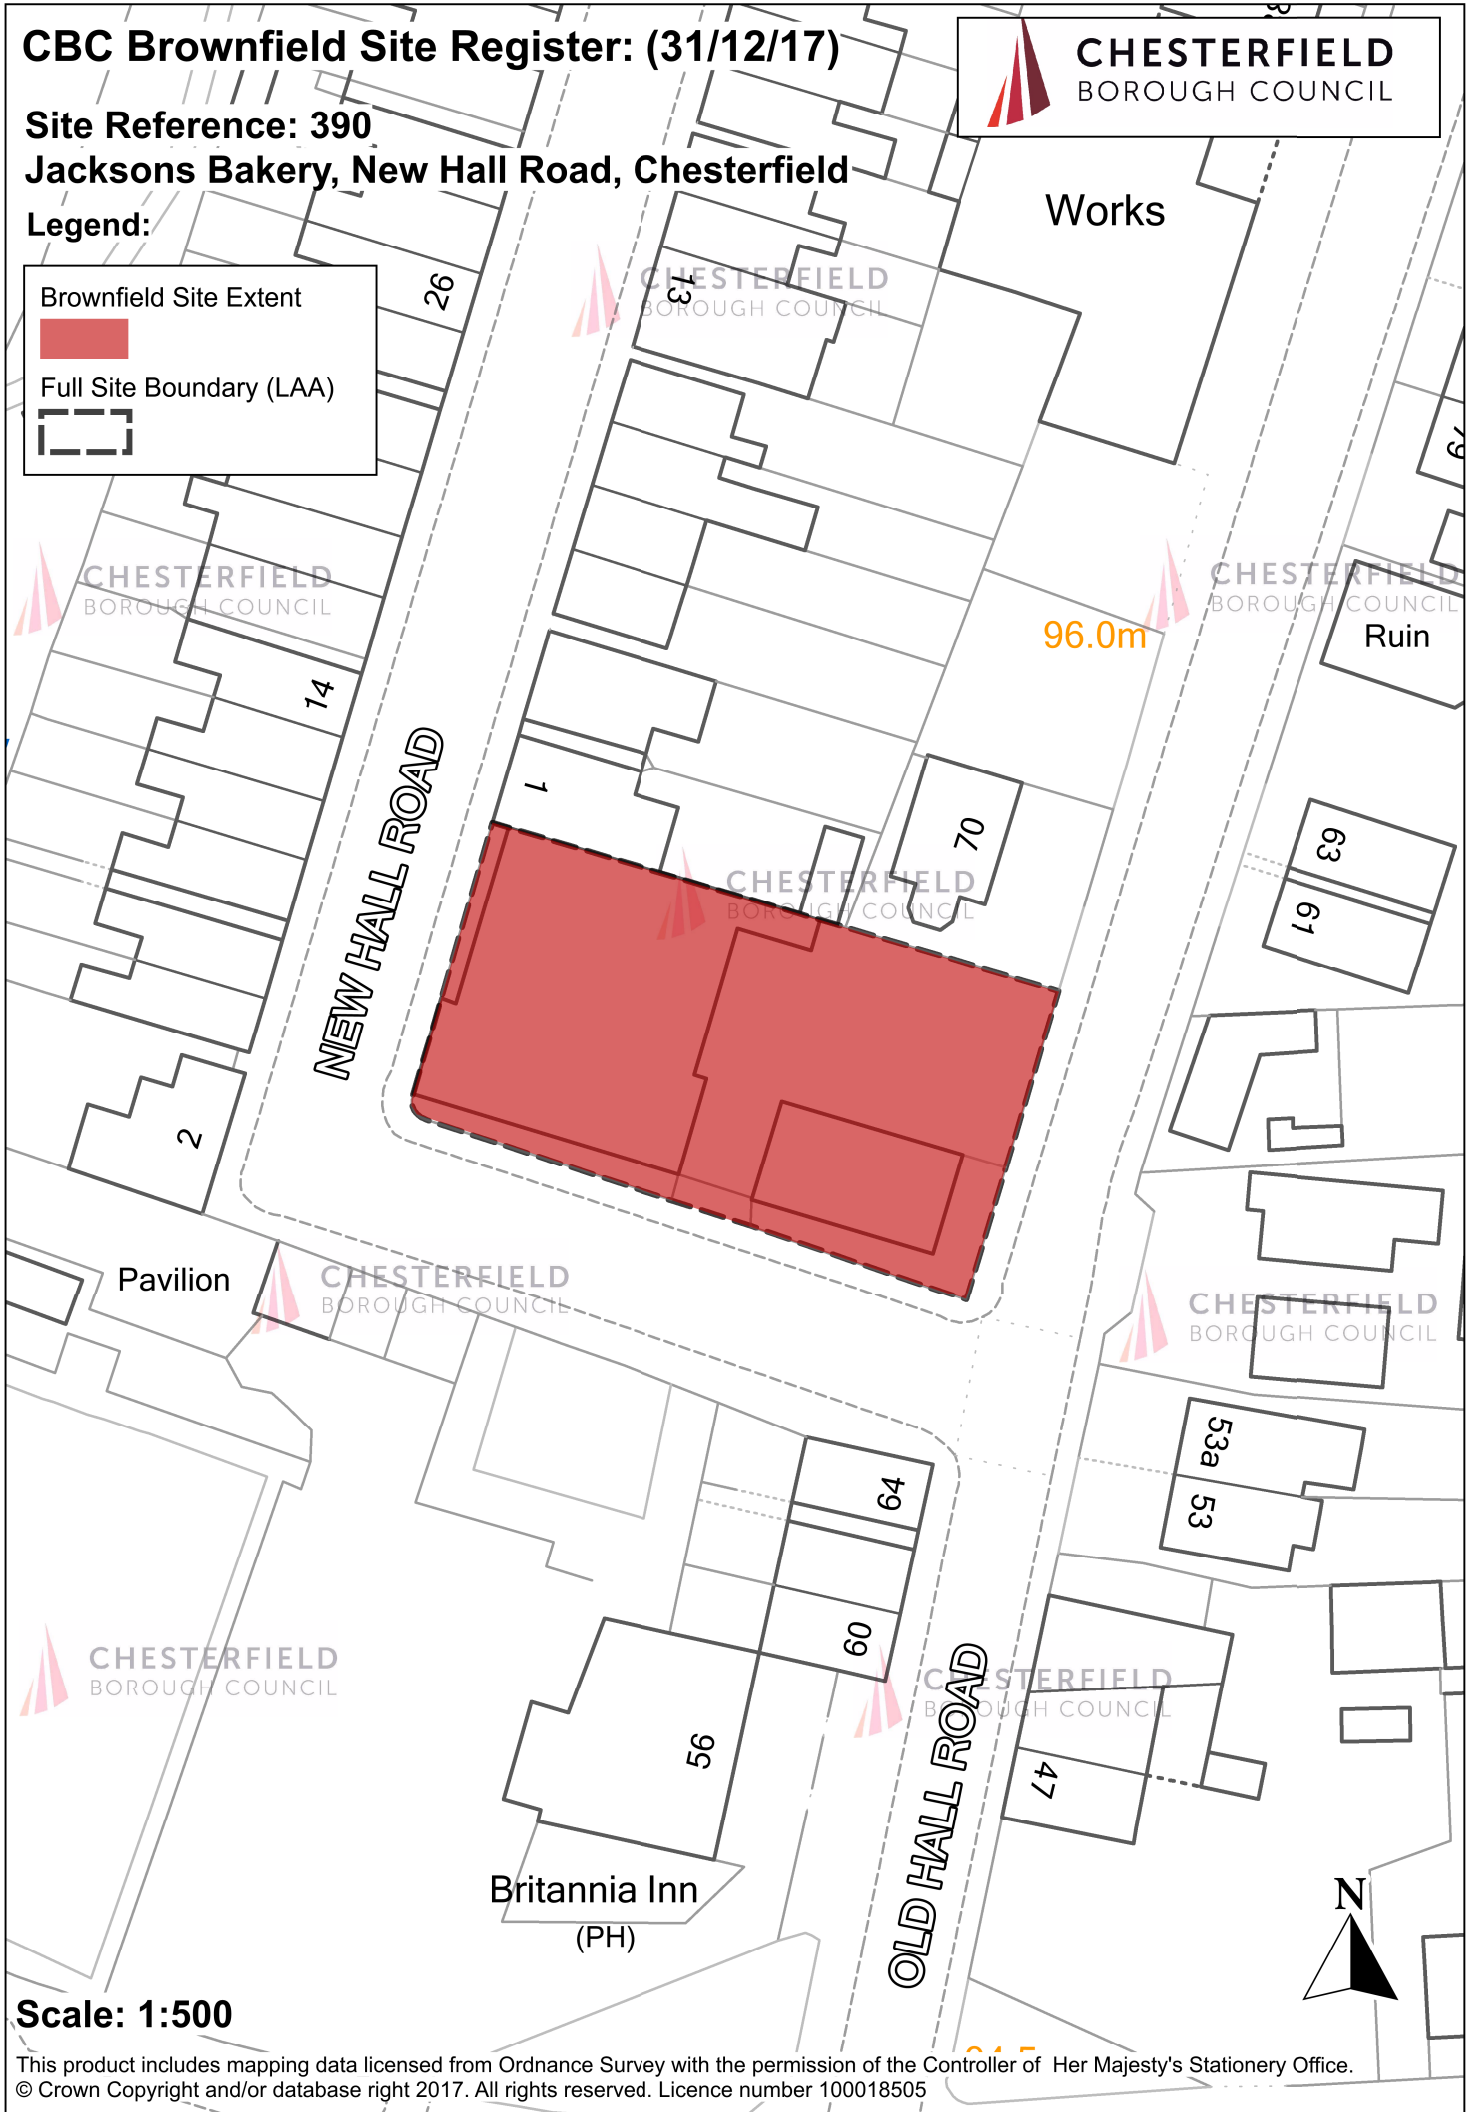

CBC Brownfield Site Register: (31/12/17)

Site Reference: 390

Jacksons Bakery, New Hall Road, Chesterfield

Legend:

Brownfield Site Extent

Full Site Boundary (LAA)

Scale: 1:500

This product includes mapping data licensed from Ordnance Survey with the permission of the Controller of Her Majesty's Stationery Office.
© Crown Copyright and/or database right 2017. All rights reserved. Licence number 100018505