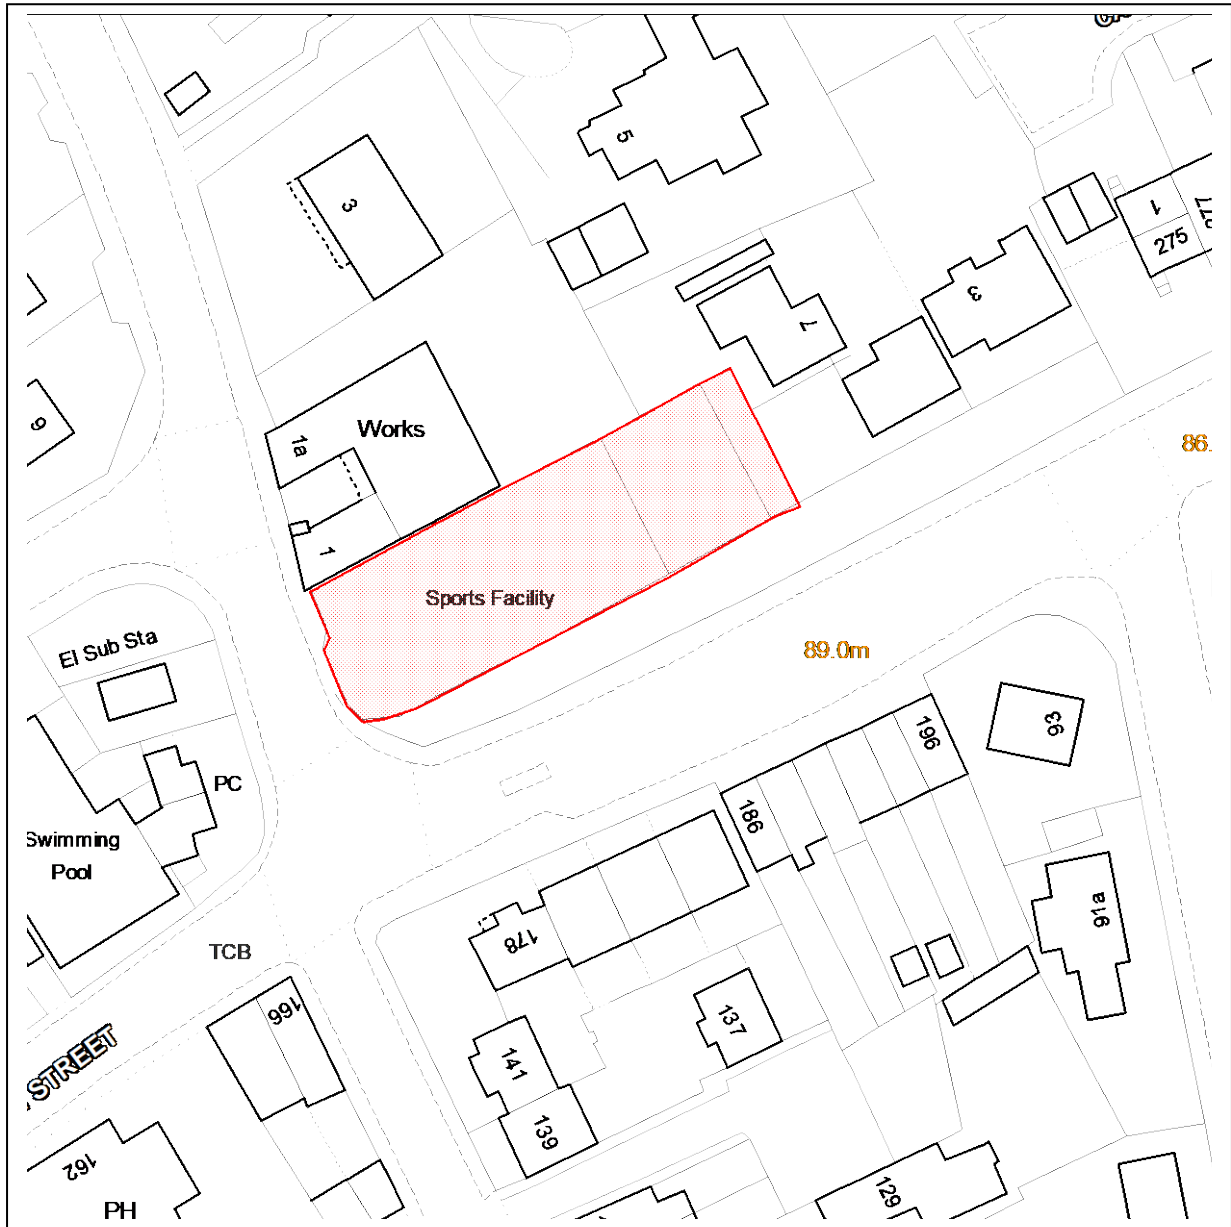

Chesterfield Borough Council Public Spaces Protection Order 2024

Schedule 3 – Map 41 - Stone Lane Kick About (sports facility)

Key

Dogs are excluded all year within the highlighted area 

Reproduced from the Ordnance Survey mapping with the permission of the Controller of Her Majesty's Stationery Office © Crown copyright. Unauthorised reproduction infringes Crown copyright and may lead to prosecution or civil proceedings. Chesterfield Borough Council Licence No. AC0000809353, 2024.